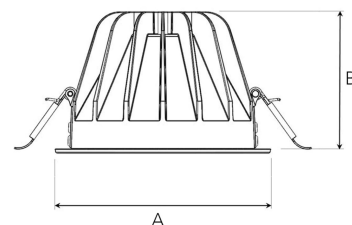

TITAN L 3000, 930 (BBBL), WIDE FLOOD W/ GLASS, GREY

ITAB

- ✓ Discreet and clean-looking ceiling
- ✓ Low glare, comfortable light
- ✓ Available in various sizes and lumen packages
- ✓ Tool-free installation
- ✓ Available in white, black and grey

A= 160mm, B= 106mm

Spot	Medium	Flood	Wide Flood
14°	26°	37°	55°
m	m	m	m
1.0	1.0	1.0	1.0
2.0	2.0	2.0	2.0
3.0	3.0	3.0	3.0
0.24	0.47	0.68	1.05
0.48	0.94	1.35	2.10
0.72	1.41	2.03	3.15

150mm

TECHNICAL SPECIFICATION

Product Code	292-503-30
Colour	Grey
Control	On/off
CRI light colour	930 (BBBL)
Delivered lumen output lm	2841
Driver	Stand alone, included
EEL	E
Light distribution	Wide flood
Lightsource	LED COB
Mains input voltage	220-240 V
Measurements A	160
Measurements B	106
Mounting	Recessed
Position	Fixed
Lifetime	L80 B10, 50.000h
Protection	IP 20, class III
Sawing instructions diameter	150
Start Time	Instant
System power W	21,6
Unit	mm
Weight	0,85