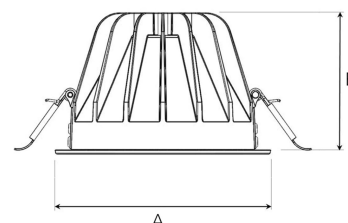

TITAN L 3000, 930 (BBBL), WIDE FLOOD W/ GLASS, GREY

ITAB

- ✓ Discreet and clean-looking ceiling
- ✓ Low glare, comfortable light
- ✓ Available in various sizes and lumen packages
- ✓ Tool-free installation
- ✓ Available in white, black and grey

TECHNICAL SPECIFICATION

Product Code	292-503-30
Colour	Grey
Control	On/off
CRI light colour	930 (BBBL)
Delivered lumen output lm	2841
Driver	Stand alone, included
EEL	E
Light distribution	Wide flood
Lightsource	LED COB
Mains input voltage	220-240 V
Measurements A	160
Measurements B	106
Mounting	Recessed
Position	Fixed
Lifetime	L80 B10, 50.000h
Protection	IP 20, class III
Sawing instructions diameter	150
Start Time	Instant
System power W	21,6
Unit	mm
Weight	0,85

A= 160mm, B= 106mm

Spot	Medium	Flood	Wide Flood
14°	26°	37°	55°
m	o	m	o
1.0	0.24	1.0	0.47
2.0	0.48	2.0	0.94
3.0	0.72	3.0	1.41
		1.0	0.68
		2.0	1.35
		3.0	2.03
		1.0	1.05
		2.0	2.10
		3.0	3.15

150mm