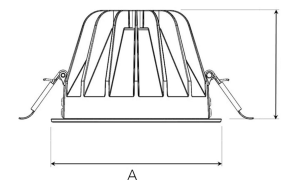

Titan L 3000, 930 (BBBL), Wide flood w/ glass, Black

- ✓ Discreet and clean-looking ceiling
- ✓ Low glare, comfortable light
- ✓ Available in various sizes and lumen packages
- ✓ Tool-free installation
- ✓ Available in white, black and grey

Technical specification

Product Code	292-503-20
Colour	Black
Control	On/off
CRI light colour	930 (BBBL)
Delivered lumen output lm	2841
Driver	Stand alone, included
EEL	E
Light distribution	Wide flood
Lightsources	LED COB
Mains input voltage	220-240 V
Measurements A	160
Measurements B	106
Mounting	Recessed
Position	Fixed
Lifetime	L80 B10, 50.000h
Protection	IP 20, class III
Sawing instructions diameter	150
Start Time	Instant
System power W	21,6
Unit	mm
Weight	0,85

A= 160mm, B= 106mm

Spot	14°		Medium		26°		Flood		37°		Wide Flood		55°	
	m	ø	m	ø	m	ø	m	ø	m	ø	m	ø	m	ø
1.0	0.24	0.24	1.0	0.47	1.0	0.68	1.0	1.05	1.0	1.05	1.0	1.05	1.0	1.05
2.0	0.48	0.48	2.0	0.94	2.0	1.35	2.0	2.10	2.0	2.10	2.0	2.10	2.0	2.10
3.0	0.72	0.72	3.0	1.41	3.0	2.03	3.0	3.15	3.0	3.15	3.0	3.15	3.0	3.15

150mm