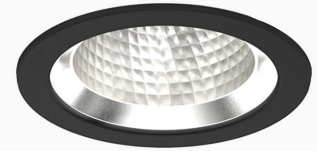

Titan L 3000, 930 (BBBL), Wide flood w/ glass, Black

- ✓ Discreet and clean-looking ceiling
- ✓ Low glare, comfortable light
- ✓ Available in various sizes and lumen packages
- ✓ Tool-free installation
- ✓ Available in white, black and grey

Technical specification

Product Code	292-503-20
Colour	Black
Control	On/off
CRI light colour	930 (BBBL)
Delivered lumen output lm	2841
Driver	Stand alone, included
EEL	E
Light distribution	Wide flood
Lightsources	LED COB
Mains input voltage	220-240 V
Measurements A	160
Measurements B	106
Mounting	Recessed
Position	Fixed
Lifetime	L80 B10, 50.000h
Protection	IP 20, class III
Sawing instructions diameter	150
Start Time	Instant
System power W	21,6
Unit	mm
Weight	0,85

150mm