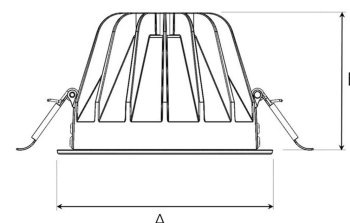

# TITAN L 3000, 930 (BBBL), WIDE FLOOD W/ GLASS, WHITE

ITAB

- ✓ Discreet and clean-looking ceiling
- ✓ Low glare, comfortable light
- ✓ Available in various sizes and lumen packages
- ✓ Tool-free installation
- ✓ Available in white, black and grey

## TECHNICAL SPECIFICATION

Product Code	292-503-10
Colour	White
Control	On/off
CRI light colour	930 (BBBL)
Delivered lumen output lm	2841
Driver	Stand alone, included
EEL	E
Light distribution	Wide flood
Lightsource	LED COB
Mains input voltage	220-240 V
Measurements A	160
Measurements B	106
Mounting	Recessed
Position	Fixed
Lifetime	L80 B10, 50.000h
Protection	IP 20, class III
Sawing instructions diameter	150
Start Time	Instant
System power W	21,6
Unit	mm
Weight	0,85

A= 160mm, B= 106mm

Spot	Medium	Flood	Wide Flood
14°	26°	37°	55°
m	o	m	o
1.0	0.24	1.0	0.47
2.0	0.48	2.0	0.94
3.0	0.72	3.0	1.41
1.0	0.68	1.0	1.05
2.0	1.35	2.0	2.10
3.0	2.03	3.0	3.15

150mm