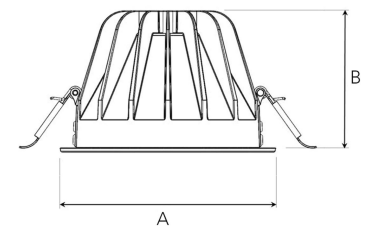

TITAN L 5000, 930 (BBBL), SPOT W/ GLASS, GREY

ITAB

- ✓ Discreet and clean-looking ceiling
- ✓ Low glare, comfortable light
- ✓ Available in various sizes and lumen packages
- ✓ Tool-free installation
- ✓ Available in white, black and grey

TECHNICAL SPECIFICATION

Product Code	292-546-30
Colour	Grey
Control	On/off
CRI light colour	930 (BBBL)
Delivered lumen output lm	4584
Driver	Stand alone, included
EEL	E
Light distribution	Spot
Lightsource	LED COB
Mains input voltage	220-240 V
Measurements A	160
Measurements B	106
Mounting	Recessed
Position	Fixed
Lifetime	L80 B10, 50.000h
Protection	IP 20, class III
Sawing instructions diameter	150
Start Time	Instant
System power W	37,9
Unit	mm
Weight	0,85

A= 160mm, B= 106mm

Spot	Medium	Flood	Wide Flood
14°	26°	37°	55°
m	o	m	o
1.0	0.24	1.0	0.47
2.0	0.48	2.0	0.94
3.0	0.72	3.0	1.41
		1.0	0.68
		2.0	1.35
		3.0	2.03
		1.0	1.05
		2.0	2.10
		3.0	3.15

150mm