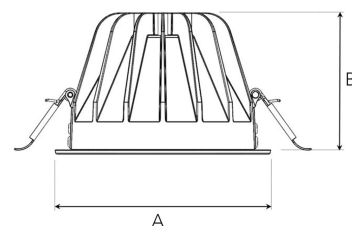

TITAN L 5000, 930 (BBBL), SPOT W/ GLASS, BLACK

ITAB

- ✓ Discreet and clean-looking ceiling
- ✓ Low glare, comfortable light
- ✓ Available in various sizes and lumen packages
- ✓ Tool-free installation
- ✓ Available in white, black and grey

A= 160mm, B= 106mm

| Spot | Medium | Flood | Wide Flood |
|------|--------|-------|------------|
| 14° | 26° | 37° | 55° |
| m | ø | m | ø |
| 1.0 | 0.24 | 1.0 | 0.47 |
| 2.0 | 0.48 | 2.0 | 0.94 |
| 3.0 | 0.72 | 3.0 | 1.41 |
| 1.0 | 0.68 | 1.0 | 1.05 |
| 2.0 | 1.35 | 2.0 | 2.10 |
| 3.0 | 2.03 | 3.0 | 3.15 |

150mm

TECHNICAL SPECIFICATION

| | |
|------------------------------|-----------------------|
| Product Code | 292-546-20 |
| Colour | Black |
| Control | On/off |
| CRI light colour | 930 (BBBL) |
| Delivered lumen output lm | 4584 |
| Driver | Stand alone, included |
| EEL | E |
| Light distribution | Spot |
| Lightsource | LED COB |
| Mains input voltage | 220-240 V |
| Measurements A | 160 |
| Measurements B | 106 |
| Mounting | Recessed |
| Position | Fixed |
| Lifetime | L80 B10, 50.000h |
| Protection | IP 20, class III |
| Sawing instructions diameter | 150 |
| Start Time | Instant |
| System power W | 37,9 |
| Unit | mm |
| Weight | 0,85 |