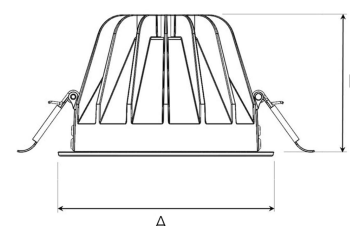

TITAN L 5000, 930 (BBBL), SPOT W/ GLASS, BLACK

ITAB

- ✓ Discreet and clean-looking ceiling
- ✓ Low glare, comfortable light
- ✓ Available in various sizes and lumen packages
- ✓ Tool-free installation
- ✓ Available in white, black and grey

TECHNICAL SPECIFICATION

Product Code	292-546-20
Colour	Black
Control	On/off
CRI light colour	930 (BBBL)
Delivered lumen output lm	4584
Driver	Stand alone, included
EEL	E
Light distribution	Spot
Lightsource	LED COB
Mains input voltage	220-240 V
Measurements A	160
Measurements B	106
Mounting	Recessed
Position	Fixed
Lifetime	L80 B10, 50.000h
Protection	IP 20, class III
Sawing instructions diameter	150
Start Time	Instant
System power W	37,9
Unit	mm
Weight	0,85

A= 160mm, B= 106mm

Spot	Medium	Flood	Wide Flood
14°	26°	37°	55°
m	o	m	o
1.0	0.24	1.0	0.47
2.0	0.48	2.0	0.94
3.0	0.72	3.0	1.41
		1.0	0.68
		2.0	1.35
		3.0	2.03
		1.0	1.05
		2.0	2.10
		3.0	3.15

150mm