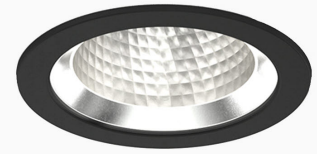

Titan L 5000, 930 (BBBL), Spot w/ glass, White

- ✓ Discreet and clean-looking ceiling
- ✓ Low glare, comfortable light
- ✓ Available in various sizes and lumen packages
- ✓ Tool-free installation
- ✓ Available in white, black and grey

Technical specification

Product Code	292-546-10
Colour	White
Control	On/off
CRI light colour	930 (BBBL)
Delivered lumen output lm	4584
Driver	Stand alone, included
EEL	E
Light distribution	Spot
Lightsource	LED COB
Mains input voltage	220-240 V
Measurements A	160
Measurements B	106
Mounting	Recessed
Position	Fixed
Lifetime	L80 B10, 50.000h
Protection	IP 20, class III
Sawing instructions diameter	150
Start Time	Instant
System power W	37,9
Unit	mm
Weight	0,85