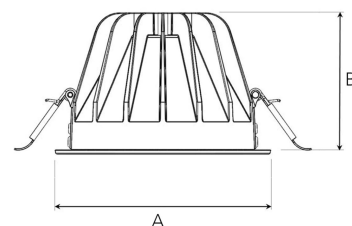

TITAN L 5000, 930 (BBBL), SPOT W/ GLASS, WHITE

ITAB

- ✓ Discreet and clean-looking ceiling
- ✓ Low glare, comfortable light
- ✓ Available in various sizes and lumen packages
- ✓ Tool-free installation
- ✓ Available in white, black and grey

A= 160mm, B= 106mm

Spot	Medium	Flood	Wide Flood
14°	26°	37°	55°
m	ø	m	ø
1.0	0.24	1.0	0.47
2.0	0.48	2.0	0.94
3.0	0.72	3.0	1.41
1.0	0.68	1.0	1.05
2.0	1.35	2.0	2.10
3.0	2.03	3.0	3.15

150mm

TECHNICAL SPECIFICATION

Product Code	292-546-10
Colour	White
Control	On/off
CRI light colour	930 (BBBL)
Delivered lumen output lm	4584
Driver	Stand alone, included
EEL	E
Light distribution	Spot
Lightsource	LED COB
Mains input voltage	220-240 V
Measurements A	160
Measurements B	106
Mounting	Recessed
Position	Fixed
Lifetime	L80 B10, 50.000h
Protection	IP 20, class III
Sawing instructions diameter	150
Start Time	Instant
System power W	37,9
Unit	mm
Weight	0,85