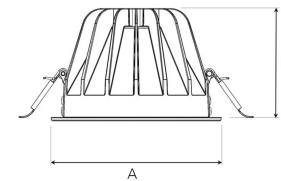

Titan L 5000, 930 (BBBL), Spot w/ glass, White

- ✓ Discreet and clean-looking ceiling
- ✓ Low glare, comfortable light
- ✓ Available in various sizes and lumen packages
- ✓ Tool-free installation
- ✓ Available in white, black and grey

Technical specification

Product Code	292-546-10
Colour	White
Control	On/off
CRI light colour	930 (BBBL)
Delivered lumen output lm	4584
Driver	Stand alone, included
EEL	E
Light distribution	Spot
Lightsource	LED COB
Mains input voltage	220-240 V
Measurements A	160
Measurements B	106
Mounting	Recessed
Position	Fixed
Lifetime	L80 B10, 50.000h
Protection	IP 20, class III
Sawing instructions diameter	150
Start Time	Instant
System power W	37,9
Unit	mm
Weight	0,85

A= 160mm, B= 106mm

Spot	Medium	Flood	Wide Flood
14°	26°	37°	55°
m	m	m	m
ø	ø	ø	ø
1.0	1.0	1.0	1.0
0.24	0.47	0.68	1.05
2.0	0.94	1.35	2.10
0.48	1.41	2.03	3.15
3.0			
0.72			

150mm