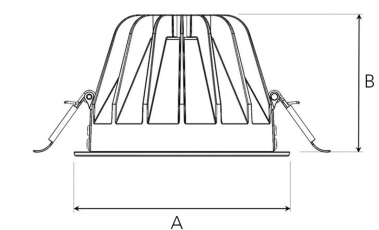

TITAN L 5000, 930 (BBBL), SPOT W/ GLASS, WHITE

ITAB

- ✓ Discreet and clean-looking ceiling
- ✓ Low glare, comfortable light
- ✓ Available in various sizes and lumen packages
- ✓ Tool-free installation
- ✓ Available in white, black and grey

A= 160mm, B= 106mm

| Spot | Medium | Flood | Wide Flood | | |
|------|--------|-------|------------|------|---|
| | 14° | 26° | 37° | 55° | |
| m | ø | m | ø | m | ø |
| 1.0 | 0.24 | 0.47 | 0.68 | 1.05 | |
| 2.0 | 0.48 | 0.94 | 1.35 | 2.10 | |
| 3.0 | 0.72 | 1.41 | 2.03 | 3.15 | |

150mm

TECHNICAL SPECIFICATION

| | |
|------------------------------|-----------------------|
| Product Code | 292-546-10 |
| Colour | White |
| Control | On/off |
| CRI light colour | 930 (BBBL) |
| Delivered lumen output lm | 4584 |
| Driver | Stand alone, included |
| EEL | E |
| Light distribution | Spot |
| Lightsource | LED COB |
| Mains input voltage | 220-240 V |
| Measurements A | 160 |
| Measurements B | 106 |
| Mounting | Recessed |
| Position | Fixed |
| Lifetime | L80 B10, 50.000h |
| Protection | IP 20, class III |
| Sawing instructions diameter | 150 |
| Start Time | Instant |
| System power W | 37,9 |
| Unit | mm |
| Weight | 0,85 |