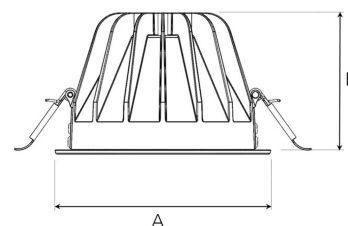

TITAN L 4000, 930 (BBBL), SPOT W/ GLASS, GREY

ITAB

- ✓ Discreet and clean-looking ceiling
- ✓ Low glare, comfortable light
- ✓ Available in various sizes and lumen packages
- ✓ Tool-free installation
- ✓ Available in white, black and grey

A= 160mm, B= 106mm

Spot	Medium	Flood	Wide Flood
14°	26°	37°	55°
m	ø	m	ø
1.0	0.24	1.0	0.47
2.0	0.48	2.0	0.94
3.0	0.72	3.0	1.41
1.0	0.68	1.0	1.05
2.0	1.35	2.0	2.10
3.0	2.03	3.0	3.15

150mm

TECHNICAL SPECIFICATION

Product Code	292-510-30
Colour	Grey
Control	On/off
CRI light colour	930 (BBBL)
Delivered lumen output lm	3766
Driver	Stand alone, included
EEL	E
Light distribution	Spot
Lightsource	LED COB
Mains input voltage	220-240 V
Measurements A	160
Measurements B	106
Mounting	Recessed
Position	Fixed
Lifetime	L80 B10, 50.000h
Protection	IP 20, class III
Sawing instructions diameter	150
Start Time	Instant
System power W	30,1
Unit	mm
Weight	0,85