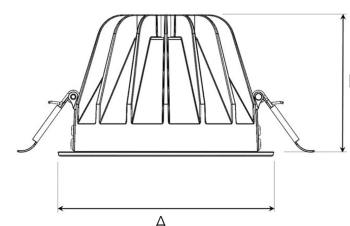

TITAN L 4000, 930 (BBBL), SPOT W/ GLASS, GREY

ITAB

- ✓ Discreet and clean-looking ceiling
- ✓ Low glare, comfortable light
- ✓ Available in various sizes and lumen packages
- ✓ Tool-free installation
- ✓ Available in white, black and grey

TECHNICAL SPECIFICATION

Product Code	292-510-30
Colour	Grey
Control	On/off
CRI light colour	930 (BBBL)
Delivered lumen output lm	3766
Driver	Stand alone, included
EEL	E
Light distribution	Spot
Lightsource	LED COB
Mains input voltage	220-240 V
Measurements A	160
Measurements B	106
Mounting	Recessed
Position	Fixed
Lifetime	L80 B10, 50.000h
Protection	IP 20, class III
Sawing instructions diameter	150
Start Time	Instant
System power W	30,1
Unit	mm
Weight	0,85

A= 160mm, B= 106mm

Spot	Medium	Flood	Wide Flood
14°	26°	37°	55°
m	o	m	o
1.0	0.24	1.0	0.47
2.0	0.48	2.0	0.94
3.0	0.72	3.0	1.41
		1.0	0.68
		2.0	1.35
		3.0	2.03
		1.0	1.05
		2.0	2.10
		3.0	3.15

150mm