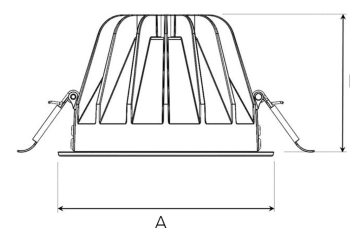

TITAN L 4000, 930 (BBBL), SPOT W/ GLASS, BLACK

ITAB

- ✓ Discreet and clean-looking ceiling
- ✓ Low glare, comfortable light
- ✓ Available in various sizes and lumen packages
- ✓ Tool-free installation
- ✓ Available in white, black and grey

TECHNICAL SPECIFICATION

| | |
|------------------------------|-----------------------|
| Product Code | 292-510-20 |
| Colour | Black |
| Control | On/off |
| CRI light colour | 930 (BBBL) |
| Delivered lumen output lm | 3766 |
| Driver | Stand alone, included |
| EEL | E |
| Light distribution | Spot |
| Lightsource | LED COB |
| Mains input voltage | 220-240 V |
| Measurements A | 160 |
| Measurements B | 106 |
| Mounting | Recessed |
| Position | Fixed |
| Lifetime | L80 B10, 50.000h |
| Protection | IP 20, class III |
| Sawing instructions diameter | 150 |
| Start Time | Instant |
| System power W | 30,1 |
| Unit | mm |
| Weight | 0,85 |

A= 160mm, B= 106mm

| Spot | Medium | Flood | Wide Flood |
|------|--------|-------|------------|
| 14° | 26° | 37° | 55° |
| m | o | m | o |
| 1.0 | 0.24 | 1.0 | 0.47 |
| 2.0 | 0.48 | 2.0 | 0.94 |
| 3.0 | 0.72 | 3.0 | 1.41 |
| 1.0 | 0.68 | 1.0 | 1.05 |
| 2.0 | 1.35 | 2.0 | 2.10 |
| 3.0 | 2.03 | 3.0 | 3.15 |

150mm