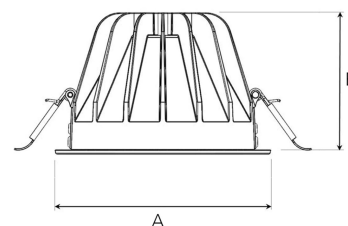

TITAN L 4000, 930 (BBBL), SPOT W/ GLASS, BLACK

ITAB

- ✓ Discreet and clean-looking ceiling
- ✓ Low glare, comfortable light
- ✓ Available in various sizes and lumen packages
- ✓ Tool-free installation
- ✓ Available in white, black and grey

A= 160mm, B= 106mm

Spot	Medium	Flood	Wide Flood
14°	26°	37°	55°
m	ø	m	ø
1.0	0.24	1.0	0.47
2.0	0.48	2.0	0.94
3.0	0.72	3.0	1.41
1.0	0.68	1.0	1.05
2.0	1.35	2.0	2.10
3.0	2.03	3.0	3.15

150mm

TECHNICAL SPECIFICATION

Product Code	292-510-20
Colour	Black
Control	On/off
CRI light colour	930 (BBBL)
Delivered lumen output lm	3766
Driver	Stand alone, included
EEL	E
Light distribution	Spot
Lightsource	LED COB
Mains input voltage	220-240 V
Measurements A	160
Measurements B	106
Mounting	Recessed
Position	Fixed
Lifetime	L80 B10, 50.000h
Protection	IP 20, class III
Sawing instructions diameter	150
Start Time	Instant
System power W	30,1
Unit	mm
Weight	0,85