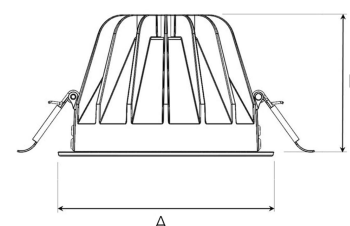

TITAN L 4000, 930 (BBBL), SPOT W/ GLASS, WHITE

ITAB

- ✓ Discreet and clean-looking ceiling
- ✓ Low glare, comfortable light
- ✓ Available in various sizes and lumen packages
- ✓ Tool-free installation
- ✓ Available in white, black and grey

TECHNICAL SPECIFICATION

Product Code	292-510-10
Colour	White
Control	On/off
CRI light colour	930 (BBBL)
Delivered lumen output lm	3766
Driver	Stand alone, included
EEL	E
Light distribution	Spot
Lightsource	LED COB
Mains input voltage	220-240 V
Measurements A	160
Measurements B	106
Mounting	Recessed
Position	Fixed
Lifetime	L80 B10, 50.000h
Protection	IP 20, class III
Sawing instructions diameter	150
Start Time	Instant
System power W	30,1
Unit	mm
Weight	0,85

A= 160mm, B= 106mm

Spot	Medium	Flood	Wide Flood
14°	26°	37°	55°
m	o	m	o
1.0	0.24	1.0	0.47
2.0	0.48	2.0	0.94
3.0	0.72	3.0	1.41
		1.0	0.68
		2.0	1.35
		3.0	2.03
		1.0	1.05
		2.0	2.10
		3.0	3.15

150mm