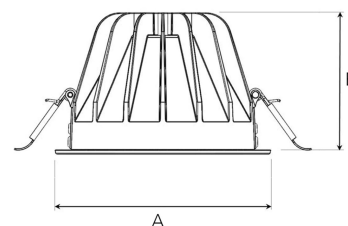

# TITAN L 4000, 930 (BBBL), SPOT W/ GLASS, WHITE

ITAB

- ✓ Discreet and clean-looking ceiling
- ✓ Low glare, comfortable light
- ✓ Available in various sizes and lumen packages
- ✓ Tool-free installation
- ✓ Available in white, black and grey

A= 160mm, B= 106mm

Spot	Medium	Flood	Wide Flood
14°	26°	37°	55°
m	ø	m	ø
1.0	0.24	1.0	0.47
2.0	0.48	2.0	0.94
3.0	0.72	3.0	1.41
1.0	0.68	1.0	1.05
2.0	1.35	2.0	2.10
3.0	2.03	3.0	3.15

150mm

## TECHNICAL SPECIFICATION

Product Code	292-510-10
Colour	White
Control	On/off
CRI light colour	930 (BBBL)
Delivered lumen output lm	3766
Driver	Stand alone, included
EEL	E
Light distribution	Spot
Lightsources	LED COB
Mains input voltage	220-240 V
Measurements A	160
Measurements B	106
Mounting	Recessed
Position	Fixed
Lifetime	L80 B10, 50.000h
Protection	IP 20, class III
Sawing instructions diameter	150
Start Time	Instant
System power W	30,1
Unit	mm
Weight	0,85