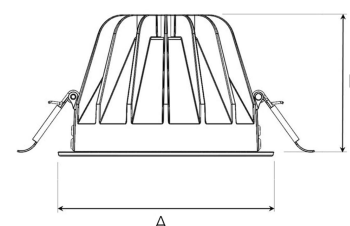

TITAN L 3000, 930 (BBBL), SPOT W/ GLASS, GREY

ITAB

- ✓ Discreet and clean-looking ceiling
- ✓ Low glare, comfortable light
- ✓ Available in various sizes and lumen packages
- ✓ Tool-free installation
- ✓ Available in white, black and grey

TECHNICAL SPECIFICATION

Product Code	292-500-30
Colour	Grey
Control	On/off
CRI light colour	930 (BBBL)
Delivered lumen output lm	2841
Driver	Stand alone, included
EEL	E
Light distribution	Spot
Lightsource	LED COB
Mains input voltage	220-240 V
Measurements A	160
Measurements B	106
Mounting	Recessed
Position	Fixed
Lifetime	L80 B10, 50.000h
Protection	IP 20, class III
Sawing instructions diameter	150
Start Time	Instant
System power W	21,6
Unit	mm
Weight	0,85

A= 160mm, B= 106mm

Spot	Medium	Flood	Wide Flood
14°	26°	37°	55°
m	o	m	o
1.0	0.24	1.0	0.47
2.0	0.48	2.0	0.94
3.0	0.72	3.0	1.41
		1.0	0.68
		2.0	1.35
		3.0	2.03
		1.0	1.05
		2.0	2.10
		3.0	3.15

150mm