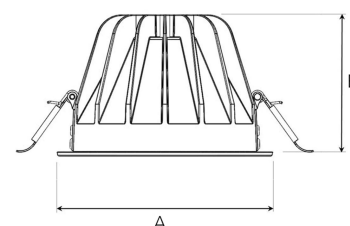

# TITAN L 3000, 930 (BBBL), SPOT W/ GLASS, BLACK

ITAB

- ✓ Discreet and clean-looking ceiling
- ✓ Low glare, comfortable light
- ✓ Available in various sizes and lumen packages
- ✓ Tool-free installation
- ✓ Available in white, black and grey

A= 160mm, B= 106mm

Spot	14°		26°		37°		55°	
	m	ø	m	ø	m	ø	m	ø
1.0	0.24		0.47		0.68		1.05	
2.0	0.48		0.94		1.35		2.10	
3.0	0.72		1.41		2.03		3.15	

150mm

## TECHNICAL SPECIFICATION

Product Code	292-500-20
Colour	Black
Control	On/off
CRI light colour	930 (BBBL)
Delivered lumen output lm	2841
Driver	Stand alone, included
EEL	E
Light distribution	Spot
Lightsource	LED COB
Mains input voltage	220-240 V
Measurements A	160
Measurements B	106
Mounting	Recessed
Position	Fixed
Lifetime	L80 B10, 50.000h
Protection	IP 20, class III
Sawing instructions diameter	150
Start Time	Instant
System power W	21,6
Unit	mm
Weight	0,85