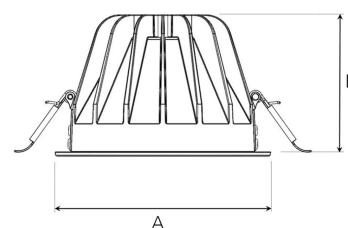

# TITAN L 3000, 930 (BBBL), SPOT W/ GLASS, BLACK

ITAB

- ✓ Discreet and clean-looking ceiling
- ✓ Low glare, comfortable light
- ✓ Available in various sizes and lumen packages
- ✓ Tool-free installation
- ✓ Available in white, black and grey

## TECHNICAL SPECIFICATION

Product Code	292-500-20
Colour	Black
Control	On/off
CRI light colour	930 (BBBL)
Delivered lumen output lm	2841
Driver	Stand alone, included
EEL	E
Light distribution	Spot
Lightsource	LED COB
Mains input voltage	220-240 V
Measurements A	160
Measurements B	106
Mounting	Recessed
Position	Fixed
Lifetime	L80 B10, 50.000h
Protection	IP 20, class III
Sawing instructions diameter	150
Start Time	Instant
System power W	21,6
Unit	mm
Weight	0,85

A= 160mm, B= 106mm

Spot	Medium	Flood	Wide Flood
14°	26°	37°	55°
m	o	m	o
1.0	0.24	1.0	0.47
2.0	0.48	2.0	0.94
3.0	0.72	3.0	1.41
		1.0	0.68
		2.0	1.35
		3.0	2.03
		1.0	1.05
		2.0	2.10
		3.0	3.15

150mm