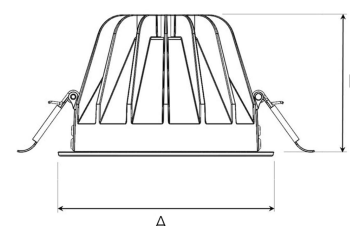

TITAN L 3000, 930 (BBBL), SPOT W/ GLASS, WHITE

ITAB

- ✓ Discreet and clean-looking ceiling
- ✓ Low glare, comfortable light
- ✓ Available in various sizes and lumen packages
- ✓ Tool-free installation
- ✓ Available in white, black and grey

TECHNICAL SPECIFICATION

Product Code	292-500-10
Colour	White
Control	On/off
CRI light colour	930 (BBBL)
Delivered lumen output lm	2841
Driver	Stand alone, included
EEL	E
Light distribution	Spot
Lightsource	LED COB
Mains input voltage	220-240 V
Measurements A	160
Measurements B	106
Mounting	Recessed
Position	Fixed
Lifetime	L80 B10, 50.000h
Protection	IP 20, class III
Sawing instructions diameter	150
Start Time	Instant
System power W	21,6
Unit	mm
Weight	0,85

A= 160mm, B= 106mm

Spot	Medium	Flood	Wide Flood
14°	26°	37°	55°
m	φ	m	φ
1.0	0.24	1.0	0.47
2.0	0.48	2.0	0.94
3.0	0.72	3.0	1.41
1.0	0.68	1.0	1.05
2.0	1.35	2.0	2.10
3.0	2.03	3.0	3.15

150mm