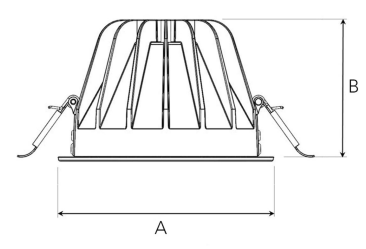

# TITAN L 5000, 930 (BBBL), MEDIUM W/ GLASS, BLACK

- ✓ Discreet and clean-looking ceiling
- ✓ Low glare, comfortable light
- ✓ Available in various sizes and lumen packages
- ✓ Tool-free installation
- ✓ Available in white, black and grey

A= 160mm, B= 106mm

## TECHNICAL SPECIFICATION

Product Code	292-547-20
Colour	Black
Control	On/off
CRI light colour	930 (BBBL)
Delivered lumen output lm	4584
Driver	Stand alone, included
EEL	E
Light distribution	Medium
Lightsource	LED COB
Mains input voltage	220-240 V
Measurements A	160
Measurements B	106
Mounting	Recessed
Position	Fixed
Lifetime	L80 B10, 50.000h
Protection	IP 20, class III
Sawing instructions diameter	150
Start Time	Instant
System power W	37,9
Unit	mm
Weight	0,85

Spot	Medium	Flood	Wide Flood
14°	26°	37°	55°
m	ø	m	ø
1.0	0.24	1.0	0.68
2.0	0.48	2.0	1.35
3.0	0.72	3.0	2.03
1.0	0.47	1.0	1.05
2.0	0.94	2.0	2.10
3.0	1.41	3.0	3.15

150mm