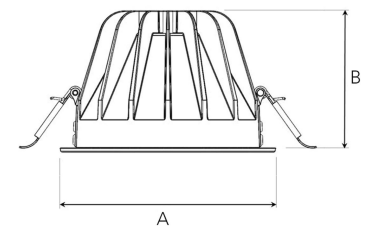

TITAN L 5000, 930 (BBBL), MEDIUM W/ GLASS, BLACK

ITAB

- ✓ Discreet and clean-looking ceiling
- ✓ Low glare, comfortable light
- ✓ Available in various sizes and lumen packages
- ✓ Tool-free installation
- ✓ Available in white, black and grey

TECHNICAL SPECIFICATION

Product Code	292-547-20
Colour	Black
Control	On/off
CRI light colour	930 (BBBL)
Delivered lumen output lm	4584
Driver	Stand alone, included
EEL	E
Light distribution	Medium
Lightsource	LED COB
Mains input voltage	220-240 V
Measurements A	160
Measurements B	106
Mounting	Recessed
Position	Fixed
Lifetime	L80 B10, 50.000h
Protection	IP 20, class III
Sawing instructions diameter	150
Start Time	Instant
System power W	37,9
Unit	mm
Weight	0,85

A= 160mm, B= 106mm

Spot	Medium	Flood	Wide Flood
14°	26°	37°	55°
m	o	m	o
1.0	0.24	1.0	0.47
2.0	0.48	2.0	0.94
3.0	0.72	3.0	1.41
1.0	0.68	1.0	1.05
2.0	1.35	2.0	2.10
3.0	2.03	3.0	3.15

150mm