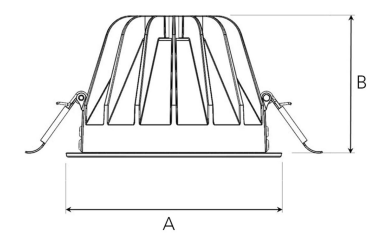

# TITAN L 5000, 930 (BBBL), MEDIUM W/ GLASS, WHITE

- ✓ Discreet and clean-looking ceiling
- ✓ Low glare, comfortable light
- ✓ Available in various sizes and lumen packages
- ✓ Tool-free installation
- ✓ Available in white, black and grey

## TECHNICAL SPECIFICATION

Product Code	292-547-10
Colour	White
Control	On/off
CRI light colour	930 (BBBL)
Delivered lumen output lm	4584
Driver	Stand alone, included
EEL	E
Light distribution	Medium
Lightsource	LED COB
Mains input voltage	220-240 V
Measurements A	160
Measurements B	106
Mounting	Recessed
Position	Fixed
Lifetime	L80 B10, 50.000h
Protection	IP 20, class III
Sawing instructions diameter	150
Start Time	Instant
System power W	37,9
Unit	mm
Weight	0,85

A= 160mm, B= 106mm

Spot	Medium	Flood	Wide Flood
14°	26°	37°	55°
m	o	m	o
1.0	0.24	1.0	0.47
2.0	0.48	2.0	0.94
3.0	0.72	3.0	1.41
1.0	0.68	1.0	1.05
2.0	1.35	2.0	2.10
3.0	2.03	3.0	3.15

150mm