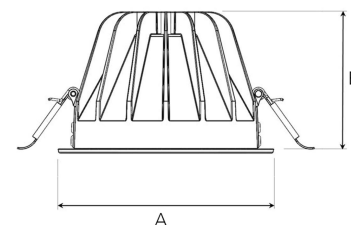

TITAN L 5000, 930 (BBBL), MEDIUM W/ GLASS, WHITE

- ✓ Discreet and clean-looking ceiling
- ✓ Low glare, comfortable light
- ✓ Available in various sizes and lumen packages
- ✓ Tool-free installation
- ✓ Available in white, black and grey

A= 160mm, B= 106mm

Spot	Medium	Flood	Wide Flood
14°	26°	37°	55°
m	m	m	m
1.0 0.24	1.0 0.47	1.0 0.68	1.0 1.05
2.0 0.48	2.0 0.94	2.0 1.35	2.0 2.10
3.0 0.72	3.0 1.41	3.0 2.03	3.0 3.15

150mm

TECHNICAL SPECIFICATION

Product Code	292-547-10
Colour	White
Control	On/off
CRI light colour	930 (BBBL)
Delivered lumen output lm	4584
Driver	Stand alone, included
EEL	E
Light distribution	Medium
Lightsource	LED COB
Mains input voltage	220-240 V
Measurements A	160
Measurements B	106
Mounting	Recessed
Position	Fixed
Lifetime	L80 B10, 50.000h
Protection	IP 20, class III
Sawing instructions diameter	150
Start Time	Instant
System power W	37,9
Unit	mm
Weight	0,85