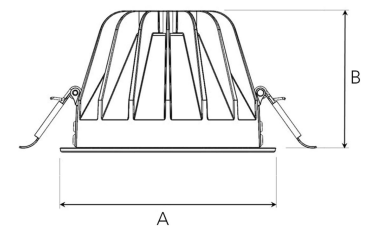

TITAN L 4000, 930 (BBBL), MEDIUM W/ GLASS, GREY

ITAB

- ✓ Discreet and clean-looking ceiling
- ✓ Low glare, comfortable light
- ✓ Available in various sizes and lumen packages
- ✓ Tool-free installation
- ✓ Available in white, black and grey

TECHNICAL SPECIFICATION

Product Code	292-511-30
Colour	Grey
Control	On/off
CRI light colour	930 (BBBL)
Delivered lumen output lm	3766
Driver	Stand alone, included
EEL	E
Light distribution	Medium
Lightsource	LED COB
Mains input voltage	220-240 V
Measurements A	160
Measurements B	106
Mounting	Recessed
Position	Fixed
Lifetime	L80 B10, 50.000h
Protection	IP 20, class III
Sawing instructions diameter	150
Start Time	Instant
System power W	30,1
Unit	mm
Weight	0,85

A= 160mm, B= 106mm

Spot	Medium	Flood	Wide Flood
14°	26°	37°	55°
m	o	m	o
1.0	0.24	1.0	0.47
2.0	0.48	2.0	0.94
3.0	0.72	3.0	1.41
1.0	0.68	1.0	1.05
2.0	1.35	2.0	2.10
3.0	2.03	3.0	3.15

150mm