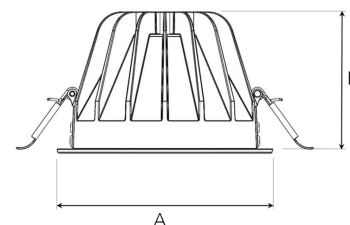

TITAN L 4000, 930 (BBBL), MEDIUM W/ GLASS, GREY

- ✓ Discreet and clean-looking ceiling
- ✓ Low glare, comfortable light
- ✓ Available in various sizes and lumen packages
- ✓ Tool-free installation
- ✓ Available in white, black and grey

A= 160mm, B= 106mm

Spot	Medium	Flood	Wide Flood
14°	26°	37°	55°
m	m	m	m
1.0	1.0	1.0	1.0
2.0	2.0	2.0	2.0
3.0	3.0	3.0	3.0
0.24	0.47	0.68	1.05
0.48	0.94	1.35	2.10
0.72	1.41	2.03	3.15

TECHNICAL SPECIFICATION

Product Code	292-511-30
Colour	Grey
Control	On/off
CRI light colour	930 (BBBL)
Delivered lumen output lm	3766
Driver	Stand alone, included
EEL	E
Light distribution	Medium
Lightsource	LED COB
Mains input voltage	220-240 V
Measurements A	160
Measurements B	106
Mounting	Recessed
Position	Fixed
Lifetime	L80 B10, 50.000h
Protection	IP 20, class III
Sawing instructions diameter	150
Start Time	Instant
System power W	30,1
Unit	mm
Weight	0,85

150mm