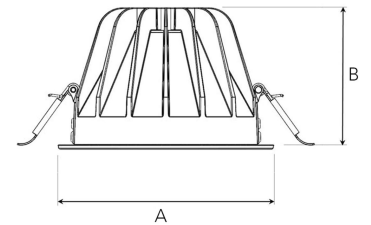

TITAN L 4000, 930 (BBBL), MEDIUM W/ GLASS, BLACK

ITAB

- ✓ Discreet and clean-looking ceiling
- ✓ Low glare, comfortable light
- ✓ Available in various sizes and lumen packages
- ✓ Tool-free installation
- ✓ Available in white, black and grey

A= 160mm, B= 106mm

Spot	Medium	Flood	Wide Flood
14°	26°	37°	55°
m	ø	m	ø
1.0	0.24	1.0	0.47
2.0	0.48	2.0	0.94
3.0	0.72	3.0	1.41
1.0	0.68	1.0	1.05
2.0	1.35	2.0	2.10
3.0	2.03	3.0	3.15

150mm

TECHNICAL SPECIFICATION

Product Code	292-511-20
Colour	Black
Control	On/off
CRI light colour	930 (BBBL)
Delivered lumen output lm	3766
Driver	Stand alone, included
EEL	E
Light distribution	Medium
Lightsource	LED COB
Mains input voltage	220-240 V
Measurements A	160
Measurements B	106
Mounting	Recessed
Position	Fixed
Lifetime	L80 B10, 50.000h
Protection	IP 20, class III
Sawing instructions diameter	150
Start Time	Instant
System power W	30,1
Unit	mm
Weight	0,85