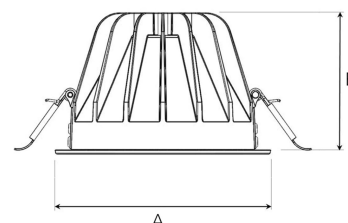

TITAN L 4000, 930 (BBBL), MEDIUM W/ GLASS, BLACK

ITAB

- ✓ Discreet and clean-looking ceiling
- ✓ Low glare, comfortable light
- ✓ Available in various sizes and lumen packages
- ✓ Tool-free installation
- ✓ Available in white, black and grey

TECHNICAL SPECIFICATION

Product Code	292-511-20
Colour	Black
Control	On/off
CRI light colour	930 (BBBL)
Delivered lumen output lm	3766
Driver	Stand alone, included
EEL	E
Light distribution	Medium
Lightsource	LED COB
Mains input voltage	220-240 V
Measurements A	160
Measurements B	106
Mounting	Recessed
Position	Fixed
Lifetime	L80 B10, 50.000h
Protection	IP 20, class III
Sawing instructions diameter	150
Start Time	Instant
System power W	30,1
Unit	mm
Weight	0,85

A= 160mm, B= 106mm

Spot		Medium		Flood		Wide Flood	
14°		26°		37°		55°	
m	ø	m	ø	m	ø	m	ø
1.0	0.24	1.0	0.47	1.0	0.68	1.0	1.05
2.0	0.48	2.0	0.94	2.0	1.35	2.0	2.10
3.0	0.72	3.0	1.41	3.0	2.03	3.0	3.15

150mm