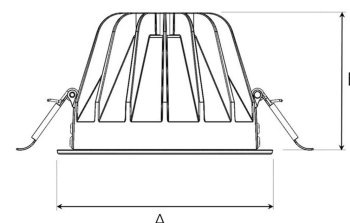

TITAN L 4000, 930 (BBBL), MEDIUM W/ GLASS, WHITE

ITAB

- ✓ Discreet and clean-looking ceiling
- ✓ Low glare, comfortable light
- ✓ Available in various sizes and lumen packages
- ✓ Tool-free installation
- ✓ Available in white, black and grey

TECHNICAL SPECIFICATION

Product Code	292-511-10
Colour	White
Control	On/off
CRI light colour	930 (BBBL)
Delivered lumen output lm	3766
Driver	Stand alone, included
EEL	E
Light distribution	Medium
Lightsource	LED COB
Mains input voltage	220-240 V
Measurements A	160
Measurements B	106
Mounting	Recessed
Position	Fixed
Lifetime	L80 B10, 50.000h
Protection	IP 20, class III
Sawing instructions diameter	150
Start Time	Instant
System power W	30,1
Unit	mm
Weight	0,85

A= 160mm, B= 106mm

Spot	Medium	Flood	Wide Flood
14°	26°	37°	55°
m	o	m	o
1.0	0.24	1.0	0.47
2.0	0.48	2.0	0.94
3.0	0.72	3.0	1.41
		1.0	0.68
		2.0	1.35
		3.0	2.03
		1.0	1.05
		2.0	2.10
		3.0	3.15

150mm