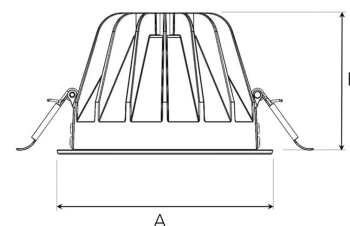

# TITAN L 3000, 930 (BBBL), MEDIUM W/ GLASS, GREY

ITAB

- ✓ Discreet and clean-looking ceiling
- ✓ Low glare, comfortable light
- ✓ Available in various sizes and lumen packages
- ✓ Tool-free installation
- ✓ Available in white, black and grey

## TECHNICAL SPECIFICATION

Product Code	292-501-30
Colour	Grey
Control	On/off
CRI light colour	930 (BBBL)
Delivered lumen output lm	2841
Driver	Stand alone, included
EEL	E
Light distribution	Medium
Lightsource	LED COB
Mains input voltage	220-240 V
Measurements A	160
Measurements B	106
Mounting	Recessed
Position	Fixed
Lifetime	L80 B10, 50.000h
Protection	IP 20, class III
Sawing instructions diameter	150
Start Time	Instant
System power W	21,6
Unit	mm
Weight	0,85

A= 160mm, B= 106mm

Spot	Medium	Flood	Wide Flood
14°	26°	37°	55°
m	o	m	o
1.0	0.24	1.0	0.47
2.0	0.48	2.0	0.94
3.0	0.72	3.0	1.41
		1.0	0.68
		2.0	1.35
		3.0	2.03
		1.0	1.05
		2.0	2.10
		3.0	3.15

150mm