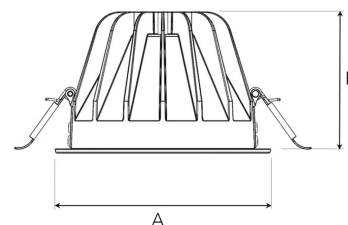

TITAN L 3000, 930 (BBBL), MEDIUM W/ GLASS, GREY

ITAB

- ✓ Discreet and clean-looking ceiling
- ✓ Low glare, comfortable light
- ✓ Available in various sizes and lumen packages
- ✓ Tool-free installation
- ✓ Available in white, black and grey

A= 160mm, B= 106mm

Spot	Medium	Flood	Wide Flood
14°	26°	37°	55°
m	ø	m	ø
1.0	0.24	1.0	0.47
2.0	0.48	2.0	0.94
3.0	0.72	3.0	1.41
		1.0	0.68
		2.0	1.35
		3.0	2.03
		1.0	1.05
		2.0	2.10
		3.0	3.15

150mm

TECHNICAL SPECIFICATION

Product Code	292-501-30
Colour	Grey
Control	On/off
CRI light colour	930 (BBBL)
Delivered lumen output lm	2841
Driver	Stand alone, included
EEL	E
Light distribution	Medium
Lightsource	LED COB
Mains input voltage	220-240 V
Measurements A	160
Measurements B	106
Mounting	Recessed
Position	Fixed
Lifetime	L80 B10, 50.000h
Protection	IP 20, class III
Sawing instructions diameter	150
Start Time	Instant
System power W	21,6
Unit	mm
Weight	0,85