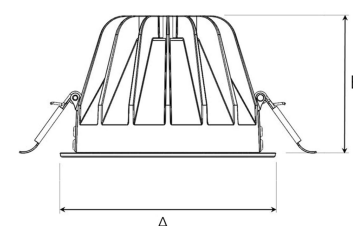

TITAN L 3000, 930 (BBBL), MEDIUM W/ GLASS, BLACK

ITAB

- ✓ Discreet and clean-looking ceiling
- ✓ Low glare, comfortable light
- ✓ Available in various sizes and lumen packages
- ✓ Tool-free installation
- ✓ Available in white, black and grey

TECHNICAL SPECIFICATION

Product Code	292-501-20
Colour	Black
Control	On/off
CRI light colour	930 (BBBL)
Delivered lumen output lm	2841
Driver	Stand alone, included
EEL	E
Light distribution	Medium
Lightsource	LED COB
Mains input voltage	220-240 V
Measurements A	160
Measurements B	106
Mounting	Recessed
Position	Fixed
Lifetime	L80 B10, 50.000h
Protection	IP 20, class III
Sawing instructions diameter	150
Start Time	Instant
System power W	21,6
Unit	mm
Weight	0,85

A= 160mm, B= 106mm

Spot	14°	Medium	26°	Flood	37°	Wide Flood	55°
	m	o	m	o	m	o	m
1.0	0.24	0.47	0.68	1.05			
2.0	0.48	0.94	1.35	2.10			
3.0	0.72	1.41	2.03	3.15			

150mm