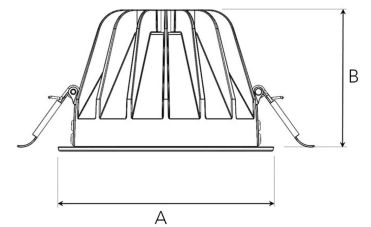

TITAN L 3000, 930 (BBBL), MEDIUM W/ GLASS, BLACK

ITAB

- ✓ Discreet and clean-looking ceiling
- ✓ Low glare, comfortable light
- ✓ Available in various sizes and lumen packages
- ✓ Tool-free installation
- ✓ Available in white, black and grey

A= 160mm, B= 106mm

Spot	Medium		Flood		Wide Flood		
	14°	26°	37°	55°			
m	ø	m	ø	m	ø	m	ø
1.0	0.24	1.0	0.47	1.0	0.68	1.0	1.05
2.0	0.48	2.0	0.94	2.0	1.35	2.0	2.10
3.0	0.72	3.0	1.41	3.0	2.03	3.0	3.15

150mm

TECHNICAL SPECIFICATION

Product Code	292-501-20
Colour	Black
Control	On/off
CRI light colour	930 (BBBL)
Delivered lumen output lm	2841
Driver	Stand alone, included
EEL	E
Light distribution	Medium
Lightsource	LED COB
Mains input voltage	220-240 V
Measurements A	160
Measurements B	106
Mounting	Recessed
Position	Fixed
Lifetime	L80 B10, 50.000h
Protection	IP 20, class III
Sawing instructions diameter	150
Start Time	Instant
System power W	21,6
Unit	mm
Weight	0,85