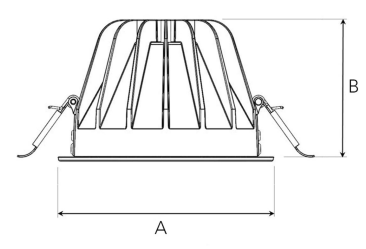

TITAN L 3000, 930 (BBBL), MEDIUM W/ GLASS, WHITE

- ✓ Discreet and clean-looking ceiling
- ✓ Low glare, comfortable light
- ✓ Available in various sizes and lumen packages
- ✓ Tool-free installation
- ✓ Available in white, black and grey

A= 160mm, B= 106mm

TECHNICAL SPECIFICATION

Product Code	292-501-10
Colour	White
Control	On/off
CRI light colour	930 (BBBL)
Delivered lumen output lm	2841
Driver	Stand alone, included
EEL	E
Light distribution	Medium
Lightsource	LED COB
Mains input voltage	220-240 V
Measurements A	160
Measurements B	106
Mounting	Recessed
Position	Fixed
Lifetime	L80 B10, 50.000h
Protection	IP 20, class III
Sawing instructions diameter	150
Start Time	Instant
System power W	21,6
Unit	mm
Weight	0,85

Spot	Medium	Flood	Wide Flood
14°	26°	37°	55°
m	m	m	m
1.0	1.0	1.0	1.0
2.0	2.0	2.0	2.0
3.0	3.0	3.0	3.0
0.24	0.47	0.68	1.05
0.48	0.94	1.35	2.10
0.72	1.41	2.03	3.15

150mm