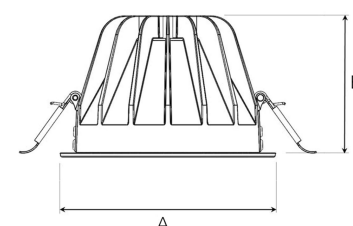

TITAN L 3000, 930 (BBBL), MEDIUM W/ GLASS, WHITE

ITAB

- ✓ Discreet and clean-looking ceiling
- ✓ Low glare, comfortable light
- ✓ Available in various sizes and lumen packages
- ✓ Tool-free installation
- ✓ Available in white, black and grey

TECHNICAL SPECIFICATION

Product Code	292-501-10
Colour	White
Control	On/off
CRI light colour	930 (BBBL)
Delivered lumen output lm	2841
Driver	Stand alone, included
EEL	E
Light distribution	Medium
Lightsource	LED COB
Mains input voltage	220-240 V
Measurements A	160
Measurements B	106
Mounting	Recessed
Position	Fixed
Lifetime	L80 B10, 50.000h
Protection	IP 20, class III
Sawing instructions diameter	150
Start Time	Instant
System power W	21,6
Unit	mm
Weight	0,85

A= 160mm, B= 106mm

Spot	14°	Medium	26°	Flood	37°	Wide Flood	55°
	m	o	m	o	m	o	m
1.0	0.24	0.47	0.68	1.05			
2.0	0.48	0.94	1.35	2.10			
3.0	0.72	1.41	2.03	3.15			

150mm