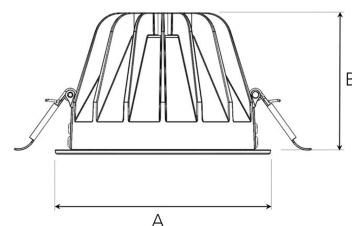

TITAN L 5000, 930 (BBBL), FLOOD W/ GLASS, GREY

ITAB

- ✓ Discreet and clean-looking ceiling
- ✓ Low glare, comfortable light
- ✓ Available in various sizes and lumen packages
- ✓ Tool-free installation
- ✓ Available in white, black and grey

A= 160mm, B= 106mm

Spot	14°		26°		37°		55°	
	m	ø	m	ø	m	ø	m	ø
1.0	0.24		0.47		0.68		1.05	
2.0	0.48		0.94		1.35		2.10	
3.0	0.72		1.41		2.03		3.15	

150mm

TECHNICAL SPECIFICATION

Product Code	292-552-30
Colour	Grey
Control	On/off
CRI light colour	930 (BBBL)
Delivered lumen output lm	4584
Driver	Stand alone, included
EEL	E
Light distribution	Flood
Lightsource	LED COB
Mains input voltage	220-240 V
Measurements A	160
Measurements B	106
Mounting	Recessed
Position	Fixed
Lifetime	L80 B10, 50.000h
Protection	IP 20, class III
Sawing instructions diameter	150
Start Time	Instant
System power W	37,9
Unit	mm
Weight	0,85