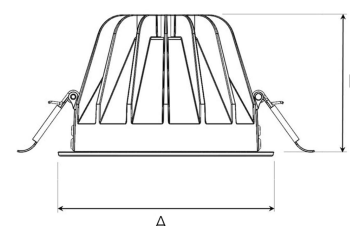

# TITAN L 5000, 930 (BBBL), FLOOD W/ GLASS, GREY

ITAB

- ✓ Discreet and clean-looking ceiling
- ✓ Low glare, comfortable light
- ✓ Available in various sizes and lumen packages
- ✓ Tool-free installation
- ✓ Available in white, black and grey

## TECHNICAL SPECIFICATION

Product Code	292-552-30
Colour	Grey
Control	On/off
CRI light colour	930 (BBBL)
Delivered lumen output lm	4584
Driver	Stand alone, included
EEL	E
Light distribution	Flood
Lightsource	LED COB
Mains input voltage	220-240 V
Measurements A	160
Measurements B	106
Mounting	Recessed
Position	Fixed
Lifetime	L80 B10, 50.000h
Protection	IP 20, class III
Sawing instructions diameter	150
Start Time	Instant
System power W	37,9
Unit	mm
Weight	0,85

A= 160mm, B= 106mm

Spot	Medium	Flood	Wide Flood
	14°	26°	37°
	14°	26°	37°
m	ø	m	ø
1.0	0.24	1.0	0.47
2.0	0.48	2.0	0.94
3.0	0.72	3.0	1.41
1.0	0.68	1.0	1.05
2.0	1.35	2.0	2.10
3.0	2.03	3.0	3.15

150mm