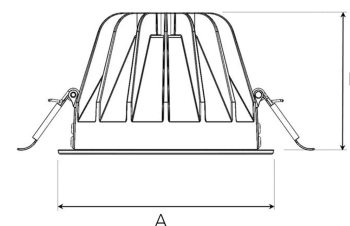

TITAN L 5000, 930 (BBBL), FLOOD W/ GLASS, BLACK

- ✓ Discreet and clean-looking ceiling
- ✓ Low glare, comfortable light
- ✓ Available in various sizes and lumen packages
- ✓ Tool-free installation
- ✓ Available in white, black and grey

TECHNICAL SPECIFICATION

Product Code	292-552-20
Colour	Black
Control	On/off
CRI light colour	930 (BBBL)
Delivered lumen output lm	4584
Driver	Stand alone, included
EEL	E
Light distribution	Flood
Lightsource	LED COB
Mains input voltage	220-240 V
Measurements A	160
Measurements B	106
Mounting	Recessed
Position	Fixed
Lifetime	L80 B10, 50.000h
Protection	IP 20, class III
Sawing instructions diameter	150
Start Time	Instant
System power W	37,9
Unit	mm
Weight	0,85

A= 160mm, B= 106mm

Spot	Medium	Flood	Wide Flood
14°	26°	37°	55°
m	o	m	o
1.0	0.24	1.0	0.47
2.0	0.48	2.0	0.94
3.0	0.72	3.0	1.41
1.0	0.68	1.0	1.05
2.0	1.35	2.0	2.10
3.0	2.03	3.0	3.15

150mm