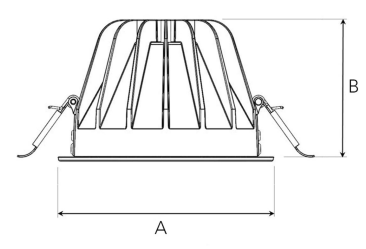

TITAN L 5000, 930 (BBBL), FLOOD W/ GLASS, BLACK

- ✓ Discreet and clean-looking ceiling
- ✓ Low glare, comfortable light
- ✓ Available in various sizes and lumen packages
- ✓ Tool-free installation
- ✓ Available in white, black and grey

A= 160mm, B= 106mm

TECHNICAL SPECIFICATION

Product Code	292-552-20
Colour	Black
Control	On/off
CRI light colour	930 (BBBL)
Delivered lumen output lm	4584
Driver	Stand alone, included
EEL	E
Light distribution	Flood
Lightsource	LED COB
Mains input voltage	220-240 V
Measurements A	160
Measurements B	106
Mounting	Recessed
Position	Fixed
Lifetime	L80 B10, 50.000h
Protection	IP 20, class III
Sawing instructions diameter	150
Start Time	Instant
System power W	37,9
Unit	mm
Weight	0,85

Spot	Medium	Flood	Wide Flood
14°	26°	37°	55°
m	ø	m	ø
1.0	0.24	1.0	0.68
2.0	0.48	2.0	1.35
3.0	0.72	3.0	2.03
1.0	0.47	1.0	1.05
2.0	0.94	2.0	2.10
3.0	1.41	3.0	3.15

150mm