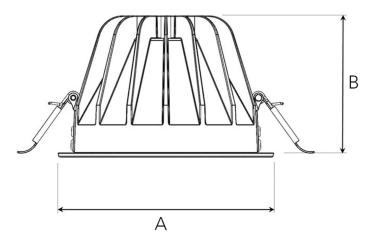

TITAN L 5000, 930 (BBBL), FLOOD W/ GLASS, WHITE

- ✓ Discreet and clean-looking ceiling
- ✓ Low glare, comfortable light
- ✓ Available in various sizes and lumen packages
- ✓ Tool-free installation
- ✓ Available in white, black and grey

TECHNICAL SPECIFICATION

Product Code	292-552-10
Colour	White
Control	On/off
CRI light colour	930 (BBBL)
Delivered lumen output lm	4584
Driver	Stand alone, included
EEL	E
Light distribution	Flood
Lightsource	LED COB
Mains input voltage	220-240 V
Measurements A	160
Measurements B	106
Mounting	Recessed
Position	Fixed
Lifetime	L80 B10, 50.000h
Protection	IP 20, class III
Sawing instructions diameter	150
Start Time	Instant
System power W	37,9
Unit	mm
Weight	0,85

A= 160mm, B= 106mm

Spot	Medium	Flood	Wide Flood
14°	26°	37°	55°
m	o	m	o
1.0	0.24	1.0	0.47
2.0	0.48	2.0	0.94
3.0	0.72	3.0	1.41
		1.0	0.68
		2.0	1.35
		3.0	2.03
		1.0	1.05
		2.0	2.10
		3.0	3.15

150mm