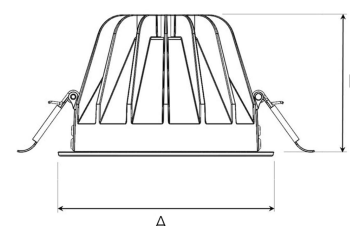

# TITAN L 4000, 930 (BBBL), FLOOD W/ GLASS, GREY

ITAB

- ✓ Discreet and clean-looking ceiling
- ✓ Low glare, comfortable light
- ✓ Available in various sizes and lumen packages
- ✓ Tool-free installation
- ✓ Available in white, black and grey

## TECHNICAL SPECIFICATION

Product Code	292-512-30
Colour	Grey
Control	On/off
CRI light colour	930 (BBBL)
Delivered lumen output lm	3766
Driver	Stand alone, included
EEL	E
Light distribution	Flood
Lightsource	LED COB
Mains input voltage	220-240 V
Measurements A	160
Measurements B	106
Mounting	Recessed
Position	Fixed
Lifetime	L80 B10, 50.000h
Protection	IP 20, class III
Sawing instructions diameter	150
Start Time	Instant
System power W	30,1
Unit	mm
Weight	0,85

A= 160mm, B= 106mm

Spot	Medium	Flood	Wide Flood
	26°	37°	55°
m	ø	m	ø
1.0	0.24	0.47	1.05
2.0	0.48	0.94	2.10
3.0	0.72	1.41	3.15

150mm