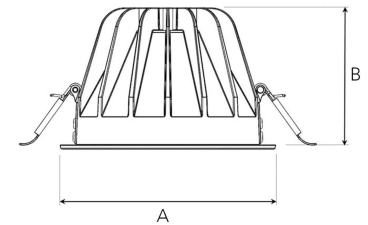

TITAN L 4000, 930 (BBBL), FLOOD W/ GLASS, BLACK

- ✓ Discreet and clean-looking ceiling
- ✓ Low glare, comfortable light
- ✓ Available in various sizes and lumen packages
- ✓ Tool-free installation
- ✓ Available in white, black and grey

A= 160mm, B= 106mm

Spot	Medium	Flood	Wide Flood
14°	26°	37°	55°
m	ø	m	ø
1.0	0.24	1.0	0.47
2.0	0.48	2.0	0.94
3.0	0.72	3.0	1.41
1.0	0.68	1.0	1.05
2.0	1.35	2.0	2.10
3.0	2.03	3.0	3.15

TECHNICAL SPECIFICATION

Product Code	292-512-20
Colour	Black
Control	On/off
CRI light colour	930 (BBBL)
Delivered lumen output lm	3766
Driver	Stand alone, included
EEL	E
Light distribution	Flood
Lightsource	LED COB
Mains input voltage	220-240 V
Measurements A	160
Measurements B	106
Mounting	Recessed
Position	Fixed
Lifetime	L80 B10, 50.000h
Protection	IP 20, class III
Sawing instructions diameter	150
Start Time	Instant
System power W	30,1
Unit	mm
Weight	0,85

150mm