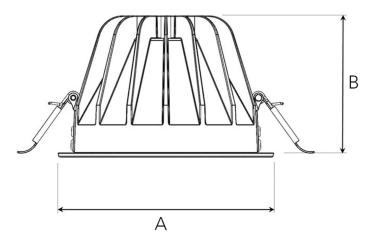

TITAN L 4000, 930 (BBBL), FLOOD W/ GLASS, BLACK

- ✓ Discreet and clean-looking ceiling
- ✓ Low glare, comfortable light
- ✓ Available in various sizes and lumen packages
- ✓ Tool-free installation
- ✓ Available in white, black and grey

TECHNICAL SPECIFICATION

Product Code	292-512-20
Colour	Black
Control	On/off
CRI light colour	930 (BBBL)
Delivered lumen output lm	3766
Driver	Stand alone, included
EEL	E
Light distribution	Flood
Lightsource	LED COB
Mains input voltage	220-240 V
Measurements A	160
Measurements B	106
Mounting	Recessed
Position	Fixed
Lifetime	L80 B10, 50.000h
Protection	IP 20, class III
Sawing instructions diameter	150
Start Time	Instant
System power W	30,1
Unit	mm
Weight	0,85

A= 160mm, B= 106mm

Spot	Medium	Flood	Wide Flood
14°	26°	37°	55°
m	o	m	o
1.0	0.24	1.0	0.47
2.0	0.48	2.0	0.94
3.0	0.72	3.0	1.41
		1.0	0.68
		2.0	1.35
		3.0	2.03
		1.0	1.05
		2.0	2.10
		3.0	3.15

150mm