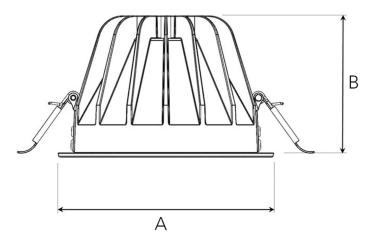

TITAN L 4000, 930 (BBBL), FLOOD W/ GLASS, WHITE

- ✓ Discreet and clean-looking ceiling
- ✓ Low glare, comfortable light
- ✓ Available in various sizes and lumen packages
- ✓ Tool-free installation
- ✓ Available in white, black and grey

TECHNICAL SPECIFICATION

Product Code	292-512-10
Colour	White
Control	On/off
CRI light colour	930 (BBBL)
Delivered lumen output lm	3766
Driver	Stand alone, included
EEL	E
Light distribution	Flood
Lightsource	LED COB
Mains input voltage	220-240 V
Measurements A	160
Measurements B	106
Mounting	Recessed
Position	Fixed
Lifetime	L80 B10, 50.000h
Protection	IP 20, class III
Sawing instructions diameter	150
Start Time	Instant
System power W	30,1
Unit	mm
Weight	0,85

A= 160mm, B= 106mm

Spot	Medium	Flood	Wide Flood
14°	26°	37°	55°
m	o	m	o
1.0	0.24	1.0	0.47
2.0	0.48	2.0	0.94
3.0	0.72	3.0	1.41
1.0	0.68	1.0	1.05
2.0	1.35	2.0	2.10
3.0	2.03	3.0	3.15

150mm