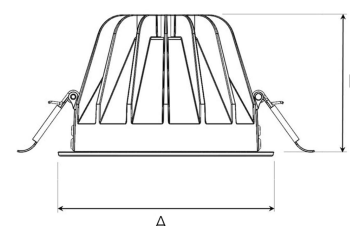

# TITAN L 3000, 930 (BBBL), FLOOD W/ GLASS, GREY

ITAB

- ✓ Discreet and clean-looking ceiling
- ✓ Low glare, comfortable light
- ✓ Available in various sizes and lumen packages
- ✓ Tool-free installation
- ✓ Available in white, black and grey

## TECHNICAL SPECIFICATION

Product Code	292-502-30
Colour	Grey
Control	On/off
CRI light colour	930 (BBBL)
Delivered lumen output lm	2841
Driver	Stand alone, included
EEL	E
Light distribution	Flood
Lightsource	LED COB
Mains input voltage	220-240 V
Measurements A	160
Measurements B	106
Mounting	Recessed
Position	Fixed
Lifetime	L80 B10, 50.000h
Protection	IP 20, class III
Sawing instructions diameter	150
Start Time	Instant
System power W	21,6
Unit	mm
Weight	0,85

A= 160mm, B= 106mm

Spot	14°	Medium	26°	Flood	37°	Wide Flood	55°
	m	ø	m	ø	m	ø	m
1.0	0.24	0.47	0.68	1.05			
2.0	0.48	0.94	1.35	2.10			
3.0	0.72	1.41	2.03	3.15			

150mm