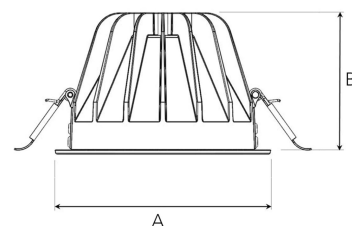

# TITAN L 3000, 930 (BBBL), FLOOD W/ GLASS, GREY

ITAB

- ✓ Discreet and clean-looking ceiling
- ✓ Low glare, comfortable light
- ✓ Available in various sizes and lumen packages
- ✓ Tool-free installation
- ✓ Available in white, black and grey

A= 160mm, B= 106mm

Spot	14°		26°		37°		55°	
m	ø	m	ø	m	ø	m	ø	
1.0	0.24	1.0	0.47	1.0	0.68	1.0	1.05	
2.0	0.48	2.0	0.94	2.0	1.35	2.0	2.10	
3.0	0.72	3.0	1.41	3.0	2.03	3.0	3.15	

150mm

## TECHNICAL SPECIFICATION

Product Code	292-502-30
Colour	Grey
Control	On/off
CRI light colour	930 (BBBL)
Delivered lumen output lm	2841
Driver	Stand alone, included
EEL	E
Light distribution	Flood
Lightsource	LED COB
Mains input voltage	220-240 V
Measurements A	160
Measurements B	106
Mounting	Recessed
Position	Fixed
Lifetime	L80 B10, 50.000h
Protection	IP 20, class III
Sawing instructions diameter	150
Start Time	Instant
System power W	21,6
Unit	mm
Weight	0,85