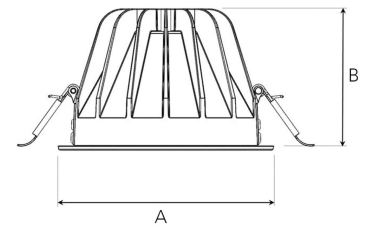

TITAN L 3000, 930 (BBBL), FLOOD W/ GLASS, BLACK

- ✓ Discreet and clean-looking ceiling
- ✓ Low glare, comfortable light
- ✓ Available in various sizes and lumen packages
- ✓ Tool-free installation
- ✓ Available in white, black and grey

TECHNICAL SPECIFICATION

Product Code	292-502-20
Colour	Black
Control	On/off
CRI light colour	930 (BBBL)
Delivered lumen output lm	2841
Driver	Stand alone, included
EEL	E
Light distribution	Flood
Lightsource	LED COB
Mains input voltage	220-240 V
Measurements A	160
Measurements B	106
Mounting	Recessed
Position	Fixed
Lifetime	L80 B10, 50.000h
Protection	IP 20, class III
Sawing instructions diameter	150
Start Time	Instant
System power W	21,6
Unit	mm
Weight	0,85

A= 160mm, B= 106mm

Spot		Medium		Flood		Wide Flood	
14°		26°		37°		55°	
m	ø	m	ø	m	ø	m	ø
1.0	0.24	1.0	0.47	1.0	0.68	1.0	1.05
2.0	0.48	2.0	0.94	2.0	1.35	2.0	2.10
3.0	0.72	3.0	1.41	3.0	2.03	3.0	3.15

150mm