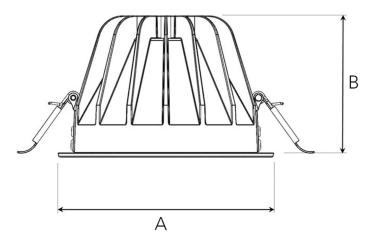

# TITAN L 3000, 930 (BBBL), FLOOD W/ GLASS, WHITE

- ✓ Discreet and clean-looking ceiling
- ✓ Low glare, comfortable light
- ✓ Available in various sizes and lumen packages
- ✓ Tool-free installation
- ✓ Available in white, black and grey

## TECHNICAL SPECIFICATION

Product Code	292-502-10
Colour	White
Control	On/off
CRI light colour	930 (BBBL)
Delivered lumen output lm	2841
Driver	Stand alone, included
EEL	E
Light distribution	Flood
Lightsource	LED COB
Mains input voltage	220-240 V
Measurements A	160
Measurements B	106
Mounting	Recessed
Position	Fixed
Lifetime	L80 B10, 50.000h
Protection	IP 20, class III
Sawing instructions diameter	150
Start Time	Instant
System power W	21,6
Unit	mm
Weight	0,85

A= 160mm, B= 106mm

Spot	14°	Medium	26°	Flood	37°	Wide Flood	55°	
	m	o	m	o	m	o	m	o
1.0	0.24	0.47	0.68	1.05				
2.0	0.48	0.94	1.35	2.10				
3.0	0.72	1.41	2.03	3.15				

150mm