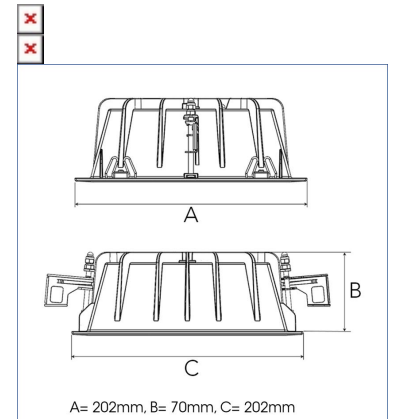

## TECHNICAL SPECIFICATION

Product Code	306-585-10
Colour	White
Control	On/off
CRI light colour	930 (BBBL)
Delivered lumen output lm	1300
Driver	Stand alone, included
EEL	E
Light distribution	Flood
Lightsource	LED COB
Mains input voltage	220-240V
Measurements A	202
Measurements B	70
Measurements C	202
Mounting	Recessed
Position	Fixed
Lifetime	L80 B10 50.000h
Protection	IP 20, class III
Sawing instructions unit	mm
Sawing instructions x	177
Sawing instructions y	191
Start Time	Instant
System power W	9,4
Unit	mm
Weight	0,8

Spot	Medium	Flood	Wide Flood
14°	27°	38°	56°
m	m	m	m
1.0	1.0	1.0	1.0
2.0	2.0	2.0	2.0
3.0	3.0	3.0	3.0
0.25	0.48	0.69	1.07
0.49	0.95	1.39	2.14
0.74	1.43	2.08	3.22

177 x 191mm