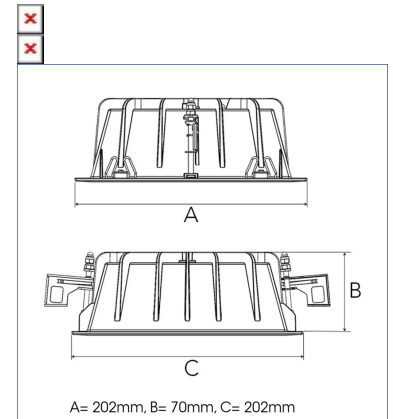

Product Code	306-584-30
Colour	Grey
Control	On/off
CRI light colour	930 (BBBL)
Delivered lumen output lm	1300
Driver	Stand alone, included
EEL	E
Light distribution	Medium
Lightsource	LED COB
Mains input voltage	220-240V
Measurements A	202
Measurements B	70
Measurements C	202
Mounting	Recessed
Position	Fixed
Lifetime	L80 B10 50.000h
Protection	IP 20, class III
Sawing instructions unit	mm
Sawing instructions x	177
Sawing instructions y	191
Start Time	Instant
System power W	9,4
Unit	mm
Weight	0,8

Spot		Medium		Flood		Wide Flood	
14°		27°		38°		56°	
m	ø	m	ø	m	ø	m	ø
1.0	0.25	1.0	0.48	1.0	0.69	1.0	1.07
2.0	0.49	2.0	0.95	2.0	1.39	2.0	2.14
3.0	0.74	3.0	1.43	3.0	2.08	3.0	3.22

177 x 191mm