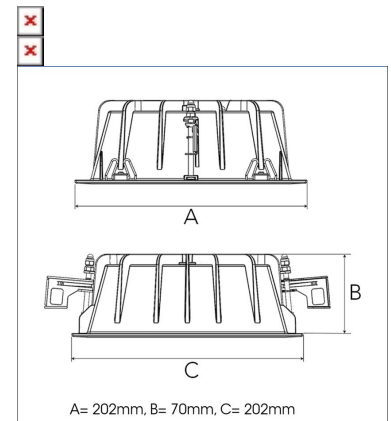

TECHNICAL SPECIFICATION

Product Code	306-584-10
Colour	White
Control	On/off
CRI light colour	930 (BBBL)
Delivered lumen output lm	1300
Driver	Stand alone, included
EEL	E
Light distribution	Medium
Lightsources	LED COB
Mains input voltage	220-240V
Measurements A	202
Measurements B	70
Measurements C	202
Mounting	Recessed
Position	Fixed
Lifetime	L80 B10 50.000h
Protection	IP 20, class III
Sawing instructions unit	mm
Sawing instructions x	177
Sawing instructions y	191
Start Time	Instant
System power W	9,4
Unit	mm
Weight	0,8

Spot	Medium	Flood	Wide Flood
14°	27°	38°	56°
m	m	m	m
1.0	1.0	1.0	1.0
2.0	2.0	2.0	2.0
3.0	3.0	3.0	3.0
0.25	0.48	0.69	1.07
0.49	0.95	1.39	2.14
0.74	1.43	2.08	3.22

177 x 191mm