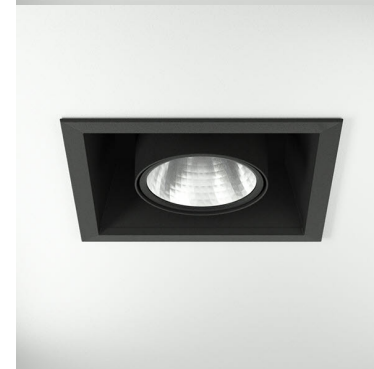

FIX 5000, 930 (BBBL), WIDE FLOOD, GREY

ITAB

- ✓ Modern, minimalistic and clean-looking ceiling
- ✓ Available in various lumen packages
- ✓ Tool-free installation
- ✓ Available in white, black and grey

TECHNICAL SPECIFICATION

Product Code	306-518-30
Colour	Grey
Control	On/off
CRI light colour	930 (BBBL)
Delivered lumen output lm	4740
Driver	Stand alone, included
EEL	E
Light distribution	Wide flood
Lightsource	LED COB
Mains input voltage	220-240 V
Measurements A	202
Measurements B	70
Measurements C	202
Mounting	Recessed
Position	Fixed
Lifetime	L80 B10, 50.000h
Protection	IP 20, class III
Sawing instructions x	177
Sawing instructions y	191
Start Time	Instant
System power W	48
Unit	mm
Weight	0,8