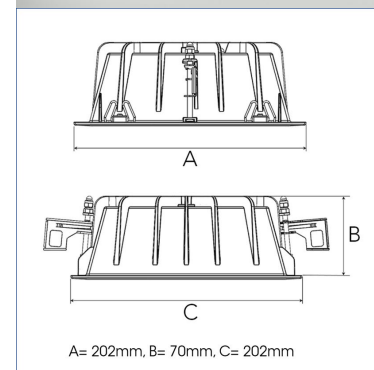

FIX 5000, 930 (BBBL), WIDE FLOOD, GREY

ITAB

- ✓ Modern, minimalistic and clean-looking ceiling
- ✓ Available in various lumen packages
- ✓ Tool-free installation
- ✓ Available in white, black and grey

TECHNICAL SPECIFICATION

Product Code	306-518-30
Colour	Grey
Control	On/off
CRI light colour	930 (BBBL)
Delivered lumen output lm	4740
Driver	Stand alone, included
EEL	E
Light distribution	Wide flood
Lightsource	LED COB
Mains input voltage	220-240 V
Measurements A	202
Measurements B	70
Measurements C	202
Mounting	Recessed
Position	Fixed
Lifetime	L80 B10, 50.000h
Protection	IP 20, class III
Sawing instructions x	177
Sawing instructions y	191
Start Time	Instant
System power W	48
Unit	mm
Weight	0,8

Spot	Medium	Flood	Wide Flood
14°	27°	38°	56°
m	m	m	m
1.0	1.0	1.0	1.0
2.0	2.0	2.0	2.0
3.0	3.0	3.0	3.0
0.25	0.48	0.69	1.07
0.49	0.95	1.39	2.14
0.74	1.43	2.08	3.22

177 x 191mm