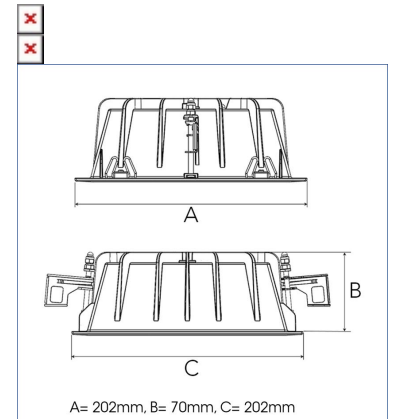

## TECHNICAL SPECIFICATION

Product Code	306-518-20
Colour	Black
Control	On/off
CRI light colour	930
Delivered lumen output lm	4584
Driver	Stand alone, included
EEL	E
Light distribution	Wide flood
Lightsources	LED COB
Mains input voltage	220-240 V
Measurements A	202
Measurements B	70
Measurements C	202
Mounting	Recessed
Position	Fixed
Lifetime	L80 B10, 50.000h
Protection	IP 20, class III
Sawing instructions x	177
Sawing instructions y	191
Start Time	Instant
System power W	37,9
Unit	mm
Weight	0,8

Spot		Medium		Flood		Wide Flood	
14°		27°		38°		56°	
m	ø	m	ø	m	ø	m	ø
1.0	0.25	1.0	0.48	1.0	0.69	1.0	1.07
2.0	0.49	2.0	0.95	2.0	1.39	2.0	2.14
3.0	0.74	3.0	1.43	3.0	2.08	3.0	3.22

177 x 191mm