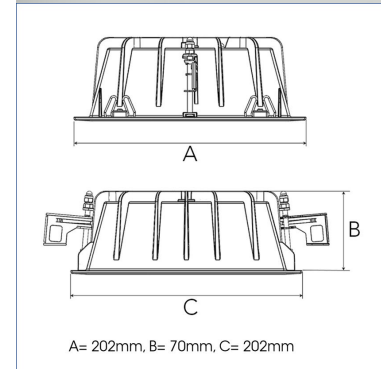

Product Code	306-578-30
Colour	Grey
Control	On/off
CRI light colour	930 (BBBL)
Delivered lumen output lm	3970
Driver	Stand alone, included
EEL	E
Light distribution	Wide flood
Lightsource	LED COB
Mains input voltage	220-240 V
Measurements A	202
Measurements B	70
Measurements C	202
Mounting	Recessed
Position	Fixed
Lifetime	L80 B10, 50.000h
Protection	IP 20, class III
Sawing instructions x	177
Sawing instructions y	191
Start Time	Instant
System power W	35
Unit	mm
Weight	0,8

Spot	Medium		Flood		Wide Flood		
	14°	27°	38°	56°			
m	o	m	o	m	o	m	o
1.0	0.25	1.0	0.48	1.0	0.69	1.0	1.07
2.0	0.49	2.0	0.95	2.0	1.39	2.0	2.14
3.0	0.74	3.0	1.43	3.0	2.08	3.0	3.22

177 x 191mm