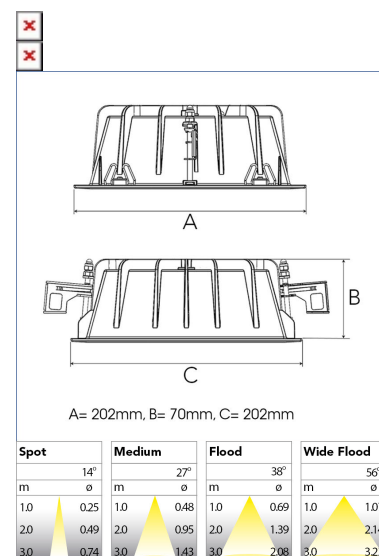

# FIX 4000, 930 (BBBL), WIDE FLOOD W/ GLASS, BLACK

ITAB

- ✓ Modern, minimalistic and clean-looking ceiling
- ✓ Available in various lumen packages
- ✓ Tool-free installation
- ✓ Available in white, black and grey

## TECHNICAL SPECIFICATION

Product Code	306-578-20
Colour	Black
Control	On/off
CRI light colour	930 (BBBL)
Delivered lumen output lm	3766
Driver	Stand alone, included
EEl	E
Light distribution	Wide flood
Lightsource	LED COB
Mains input voltage	220-240 V
Measurements A	202
Measurements B	70
Measurements C	202
Mounting	Recessed
Position	Fixed
Lifetime	L80 B10, 50.000h
Protection	IP 20, class III
Sawing instructions x	177
Sawing instructions y	191
Start Time	Instant
System power W	30,1
Unit	mm
Weight	0,8

177 x 191mm