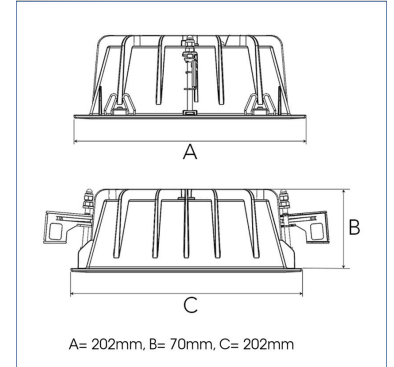

FIX 4000, 930 (BBBL), WIDE FLOOD, WHITE

- ✓ Modern, minimalistic and clean-looking ceiling
- ✓ Available in various lumen packages
- ✓ Tool-free installation
- ✓ Available in white, black and grey

TECHNICAL SPECIFICATION

Product Code	306-578-10
Colour	White
Control	On/off
CRI light colour	930 (BBBL)
Delivered lumen output lm	3970
Driver	Stand alone, included
EEL	E
Light distribution	Wide flood
Lightsource	LED COB
Mains input voltage	220-240 V
Measurements A	202
Measurements B	70
Measurements C	202
Mounting	Recessed
Position	Fixed
Lifetime	L80 B10, 50.000h
Protection	IP 20, class III
Sawing instructions x	177
Sawing instructions y	191
Start Time	Instant
System power W	35
Unit	mm
Weight	0,8

Spot	Medium		Flood		Wide Flood		
	14°	27°	38°	56°			
m	o	m	o	m	o	m	o
1.0	0.25	1.0	0.48	1.0	0.69	1.0	1.07
2.0	0.49	2.0	0.95	2.0	1.39	2.0	2.14
3.0	0.74	3.0	1.43	3.0	2.08	3.0	3.22

177 x 191mm