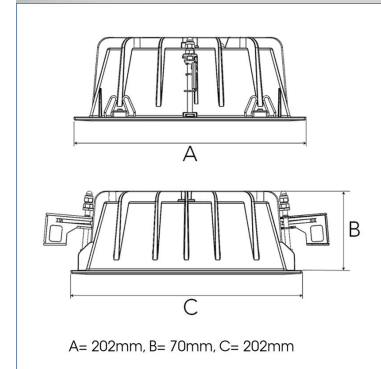

## TECHNICAL SPECIFICATION

Product Code	306-583-30
Colour	Grey
Control	On/off
CRI light colour	930 (BBBL)
Delivered lumen output lm	2700
Driver	Stand alone, included
EEL	E
Light distribution	Wide flood
Lightsource	LED COB
Mains input voltage	220-240 V
Measurements A	202
Measurements B	70
Measurements C	202
Mounting	Recessed
Position	Fixed
Lifetime	L80 B10, 50.000h
Protection	IP 20, class III
Sawing instructions x	177
Sawing instructions y	191
Start Time	Instant
System power W	22
Unit	mm
Weight	0,8

Spot	Medium		Flood		Wide Flood		
	14°	27°	38°	56°			
m	o	m	o	m	o	m	o
1.0	0.25	1.0	0.48	1.0	0.69	1.0	1.07
2.0	0.49	2.0	0.95	2.0	1.39	2.0	2.14
3.0	0.74	3.0	1.43	3.0	2.08	3.0	3.22

177 x 191mm