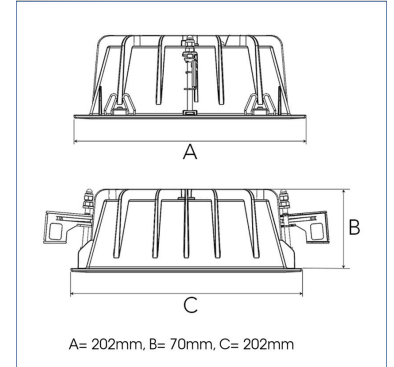

## TECHNICAL SPECIFICATION

Product Code	306-583-20
Colour	Black
Control	On/off
CRI light colour	930 (BBBL)
Delivered lumen output lm	2700
Driver	Stand alone, included
EEL	E
Light distribution	Wide flood
Lightsource	LED COB
Mains input voltage	220-240 V
Measurements A	202
Measurements B	70
Measurements C	202
Mounting	Recessed
Position	Fixed
Lifetime	L80 B10, 50.000h
Protection	IP 20, class III
Sawing instructions x	177
Sawing instructions y	191
Start Time	Instant
System power W	22
Unit	mm
Weight	0,8

Spot	Medium		Flood		Wide Flood		
	14°	27°	38°	56°			
m	o	m	o	m	o	m	o
1.0	0.25	1.0	0.48	1.0	0.69	1.0	1.07
2.0	0.49	2.0	0.95	2.0	1.39	2.0	2.14
3.0	0.74	3.0	1.43	3.0	2.08	3.0	3.22

177 x 191mm