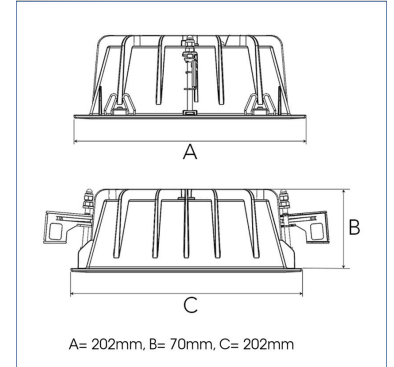

## TECHNICAL SPECIFICATION

Product Code	306-583-10
Colour	White
Control	On/off
CRI light colour	930 (BBBL)
Delivered lumen output lm	2700
Driver	Stand alone, included
EEL	E
Light distribution	Wide flood
Lightsource	LED COB
Mains input voltage	220-240 V
Measurements A	202
Measurements B	70
Measurements C	202
Mounting	Recessed
Position	Fixed
Lifetime	L80 B10, 50.000h
Protection	IP 20, class III
Sawing instructions x	177
Sawing instructions y	191
Start Time	Instant
System power W	22
Unit	mm
Weight	0,8

Spot	Medium		Flood		Wide Flood	
	m	ø	m	ø	m	ø
1.0	0.25	0.48	0.69	1.07	2.14	3.22
2.0	0.49	0.95	1.39	2.14	4.28	6.44
3.0	0.74	1.43	2.08	3.22	6.44	9.66

177 x 191mm