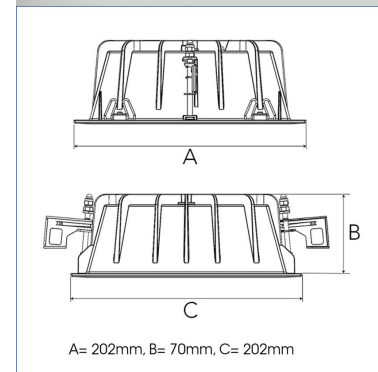

# FIX 5000, 930 (BBBL), SPOT, GREY

- ✓ Modern, minimalistic and clean-looking ceiling
- ✓ Available in various lumen packages
- ✓ Tool-free installation
- ✓ Available in white, black and grey

## TECHNICAL SPECIFICATION

|                           |                       |
|---------------------------|-----------------------|
| Product Code              | 306-515-30            |
| Colour                    | Grey                  |
| Control                   | On/off                |
| CRI light colour          | 930 (BBBL)            |
| Delivered lumen output lm | 4740                  |
| Driver                    | Stand alone, included |
| EEL                       | E                     |
| Light distribution        | Spot                  |
| Lightsource               | LED COB               |
| Mains input voltage       | 220-240 V             |
| Measurements A            | 202                   |
| Measurements B            | 70                    |
| Measurements C            | 202                   |
| Mounting                  | Recessed              |
| Position                  | Fixed                 |
| Lifetime                  | L80 B10, 50.000h      |
| Protection                | IP 20, class III      |
| Sawing instructions x     | 177                   |
| Sawing instructions y     | 191                   |
| Start Time                | Instant               |
| System power W            | 48                    |
| Unit                      | mm                    |
| Weight                    | 0,8                   |

177 x 191mm