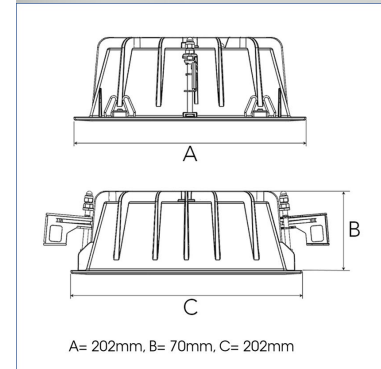

FIX 5000, 930 (BBBL), SPOT, BLACK

- ✓ Modern, minimalistic and clean-looking ceiling
- ✓ Available in various lumen packages
- ✓ Tool-free installation
- ✓ Available in white, black and grey

TECHNICAL SPECIFICATION

Product Code	306-515-20
Colour	Black
Control	On/off
CRI light colour	930 (BBBL)
Delivered lumen output lm	4740
Driver	Stand alone, included
EEL	E
Light distribution	Spot
Lightsource	LED COB
Mains input voltage	220-240 V
Measurements A	202
Measurements B	70
Measurements C	202
Mounting	Recessed
Position	Fixed
Lifetime	L80 B10, 50.000h
Protection	IP 20, class III
Sawing instructions x	177
Sawing instructions y	191
Start Time	Instant
System power W	48
Unit	mm
Weight	0,8

Spot	Medium	Flood	Wide Flood
14°	27°	38°	56°
m	m	m	m
1.0	1.0	1.0	1.0
2.0	2.0	2.0	2.0
3.0	3.0	3.0	3.0
0.25	0.48	0.69	1.07
0.49	0.95	1.39	2.14
0.74	1.43	2.08	3.22

177 x 191mm