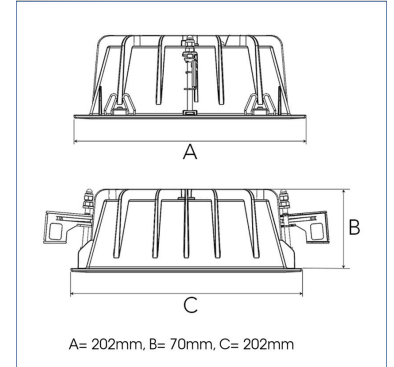

# FIX 5000, 930 (BBBL), SPOT, WHITE

- ✓ Modern, minimalistic and clean-looking ceiling
- ✓ Available in various lumen packages
- ✓ Tool-free installation
- ✓ Available in white, black and grey

## TECHNICAL SPECIFICATION

Product Code	306-515-10
Colour	White
Control	On/off
CRI light colour	930 (BBBL)
Delivered lumen output lm	4740
Driver	Stand alone, included
EEL	E
Light distribution	Spot
Lightsource	LED COB
Mains input voltage	220-240 V
Measurements A	202
Measurements B	70
Measurements C	202
Mounting	Recessed
Position	Fixed
Lifetime	L80 B10, 50.000h
Protection	IP 20, class III
Sawing instructions x	177
Sawing instructions y	191
Start Time	Instant
System power W	48
Unit	mm
Weight	0,8

Spot	Medium	Flood	Wide Flood
14°	27°	38°	56°
m	m	m	m
1.0	1.0	1.0	1.0
2.0	2.0	2.0	2.0
3.0	3.0	3.0	3.0
0.25	0.48	0.69	1.07
0.49	0.95	1.39	2.14
0.74	1.43	2.08	3.22

177 x 191mm