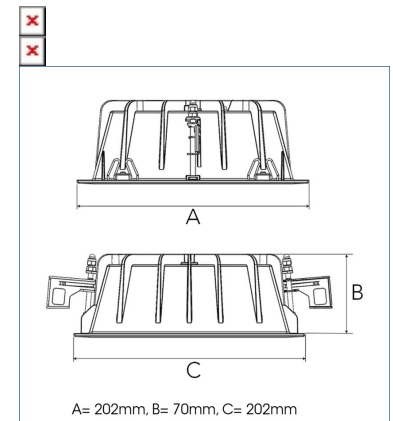

FIX 4000, 930 (BBBL), SPOT W/ GLASS, GREY

ITAB

- ✓ Modern, minimalistic and clean-looking ceiling
- ✓ Available in various lumen packages
- ✓ Tool-free installation
- ✓ Available in white, black and grey

TECHNICAL SPECIFICATION

Product Code	306-575-30
Colour	Grey
Control	On/off
CRI light colour	930 (BBBL)
Delivered lumen output lm	3766
Driver	Stand alone, included
EEL	E
Light distribution	Spot
Lightsources	LED COB
Mains input voltage	220-240 V
Measurements A	202
Measurements B	70
Measurements C	202
Mounting	Recessed
Position	Fixed
Lifetime	L80 B10, 50.000h
Protection	IP 20, class III
Sawing instructions x	177
Sawing instructions y	191
Start Time	Instant
System power W	30,1
Unit	mm
Weight	0,8

Spot		Medium		Flood		Wide Flood	
14°		27°		38°		56°	
m	ø	m	ø	m	ø	m	ø
1.0	0.25	1.0	0.48	1.0	0.69	1.0	1.07
2.0	0.49	2.0	0.95	2.0	1.39	2.0	2.14
3.0	0.74	3.0	1.43	3.0	2.08	3.0	3.22

177 x 191mm