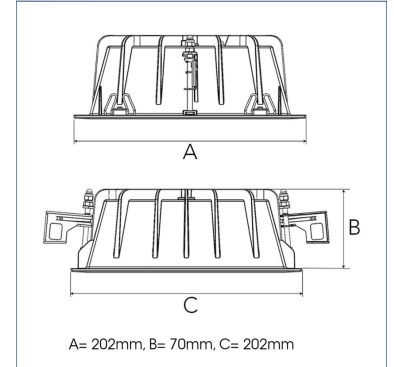

FIX 4000, 930 (BBBL), SPOT, BLACK

- ✓ Modern, minimalistic and clean-looking ceiling
- ✓ Available in various lumen packages
- ✓ Tool-free installation
- ✓ Available in white, black and grey

TECHNICAL SPECIFICATION

Product Code	306-575-20
Colour	Black
Control	On/off
CRI light colour	930 (BBBL)
Delivered lumen output lm	3970
Driver	Stand alone, included
EEL	E
Light distribution	Spot
Lightsources	LED COB
Mains input voltage	220-240 V
Measurements A	202
Measurements B	70
Measurements C	202
Mounting	Recessed
Position	Fixed
Lifetime	L80 B10, 50.000h
Protection	IP 20, class III
Sawing instructions x	177
Sawing instructions y	191
Start Time	Instant
System power W	35
Unit	mm
Weight	0,8

Spot	Medium	Flood	Wide Flood
14°	27°	38°	56°
m	m	m	m
1.0	1.0	1.0	1.0
2.0	2.0	2.0	2.0
3.0	3.0	3.0	3.0
0.25	0.48	0.69	1.07
0.49	0.95	1.39	2.14
0.74	1.43	2.08	3.22

177 x 191mm