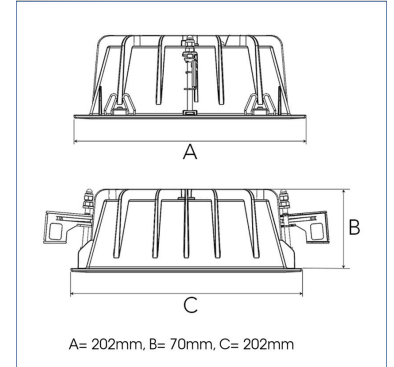

# FIX 4000, 930 (BBBL), SPOT, WHITE

- ✓ Modern, minimalistic and clean-looking ceiling
- ✓ Available in various lumen packages
- ✓ Tool-free installation
- ✓ Available in white, black and grey

## TECHNICAL SPECIFICATION

Product Code	306-575-10
Colour	White
Control	On/off
CRI light colour	930 (BBBL)
Delivered lumen output lm	3970
Driver	Stand alone, included
EEL	E
Light distribution	Spot
Lightsource	LED COB
Mains input voltage	220-240 V
Measurements A	202
Measurements B	70
Measurements C	202
Mounting	Recessed
Position	Fixed
Lifetime	L80 B10, 50.000h
Protection	IP 20, class III
Sawing instructions x	177
Sawing instructions y	191
Start Time	Instant
System power W	35
Unit	mm
Weight	0,8

Spot	Medium	Flood	Wide Flood
14°	27°	38°	56°
m	m	m	m
1.0	1.0	1.0	1.0
2.0	2.0	2.0	2.0
3.0	3.0	3.0	3.0
0.25	0.48	0.69	1.07
0.49	0.95	1.39	2.14
0.74	1.43	2.08	3.22

177 x 191mm