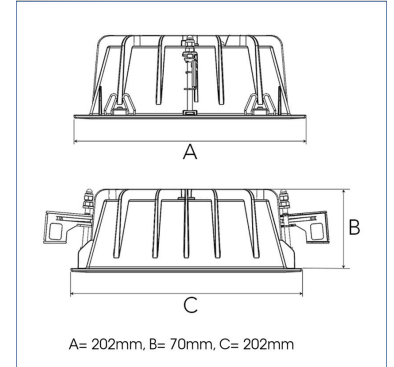

FIX 3000, 930 (BBBL), SPOT, GREY

- ✓ Modern, minimalistic and clean-looking ceiling
- ✓ Available in various lumen packages
- ✓ Tool-free installation
- ✓ Available in white, black and grey

TECHNICAL SPECIFICATION

Product Code	306-580-30
Colour	Grey
Control	On/off
CRI light colour	930 (BBBL)
Delivered lumen output lm	2700
Driver	Stand alone, included
EEL	E
Light distribution	Spot
Lightsource	LED COB
Mains input voltage	220-240V
Measurements A	202
Measurements B	70
Measurements C	202
Mounting	Recessed
Position	Fixed
Lifetime	L80 B10 50.000h
Protection	IP 20, class III
Sawing instructions unit	mm
Sawing instructions x	191
Sawing instructions y	177
Start Time	Instant
System power W	21
Unit	mm
Weight	0,8

Spot	Medium	Flood	Wide Flood
14°	27°	38°	56°
m	m	m	m
1.0	1.0	1.0	1.0
2.0	2.0	2.0	2.0
3.0	3.0	3.0	3.0
0.25	0.48	0.69	1.07
0.49	0.95	1.39	2.14
0.74	1.43	2.08	3.22

177 x 191mm