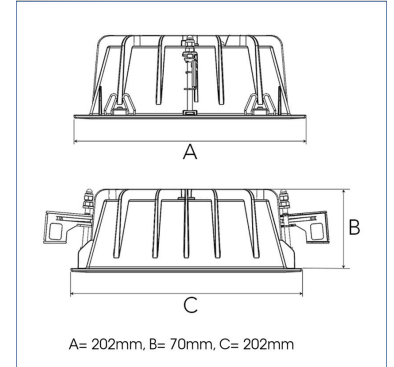

FIX 5000, 930 (BBBL), MEDIUM, GREY

- ✓ Modern, minimalistic and clean-looking ceiling
- ✓ Available in various lumen packages
- ✓ Tool-free installation
- ✓ Available in white, black and grey

TECHNICAL SPECIFICATION

Product Code	306-516-30
Colour	Grey
Control	On/off
CRI light colour	930 (BBBL)
Delivered lumen output lm	4740
Driver	Stand alone, included
EEL	E
Light distribution	Medium
Lightsource	LED COB
Mains input voltage	220-240 V
Measurements A	202
Measurements B	70
Measurements C	202
Mounting	Recessed
Position	Fixed
Lifetime	L80 B10, 50.000h
Protection	IP 20, class III
Sawing instructions x	177
Sawing instructions y	191
Start Time	Instant
System power W	48
Unit	mm
Weight	0,8

Spot	Medium		Flood		Wide Flood		
	14°	27°	38°	56°			
m	o	m	o	m	o	m	o
1.0	0.25	1.0	0.48	1.0	0.69	1.0	1.07
2.0	0.49	2.0	0.95	2.0	1.39	2.0	2.14
3.0	0.74	3.0	1.43	3.0	2.08	3.0	3.22

177 x 191mm