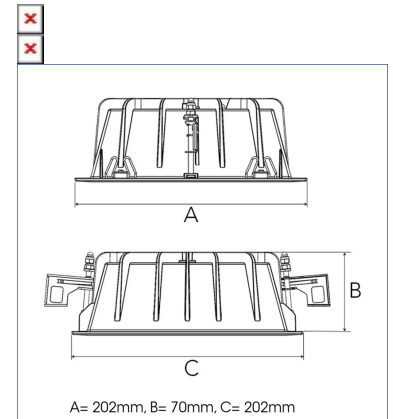

Product Code	306-516-20
Colour	Black
Control	On/off
CRI light colour	930
Delivered lumen output lm	4584
Driver	Stand alone, included
EEL	E
Light distribution	Medium
Lightsources	LED COB
Mains input voltage	220-240 V
Measurements A	202
Measurements B	70
Measurements C	202
Mounting	Recessed
Position	Fixed
Lifetime	L80 B10, 50.000h
Protection	IP 20, class III
Sawing instructions x	177
Sawing instructions y	191
Start Time	Instant
System power W	37,9
Unit	mm
Weight	0,8

Spot	Medium	Flood	Wide Flood
14°	27°	38°	56°
m	m	m	m
1.0	1.0	1.0	1.0
2.0	2.0	2.0	2.0
3.0	3.0	3.0	3.0
0.25	0.48	0.69	1.07
0.49	0.95	1.39	2.14
0.74	1.43	2.08	3.22

177 x 191mm