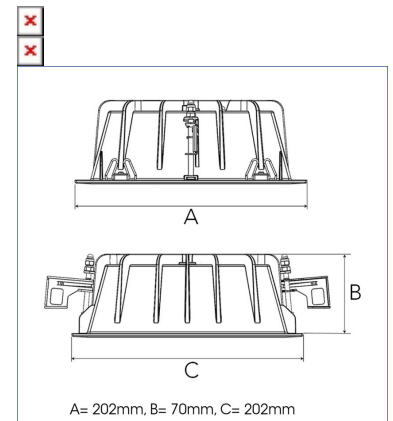

Product Code	306-516-10
Colour	White
Control	On/off
CRI light colour	930
Delivered lumen output lm	4584
Driver	Stand alone, included
EEL	E
Light distribution	Medium
Lightsources	LED COB
Mains input voltage	220-240 V
Measurements A	202
Measurements B	70
Measurements C	202
Mounting	Recessed
Position	Fixed
Lifetime	L80 B10, 50.000h
Protection	IP 20, class III
Sawing instructions x	177
Sawing instructions y	191
Start Time	Instant
System power W	37,9
Unit	mm
Weight	0,8

Spot	Medium	Flood	Wide Flood
14°	27°	38°	56°
m	m	m	m
1.0 0.25	1.0 0.48	1.0 0.69	1.0 1.07
2.0 0.49	2.0 0.95	2.0 1.39	2.0 2.14
3.0 0.74	3.0 1.43	3.0 2.08	3.0 3.22

177 x 191mm